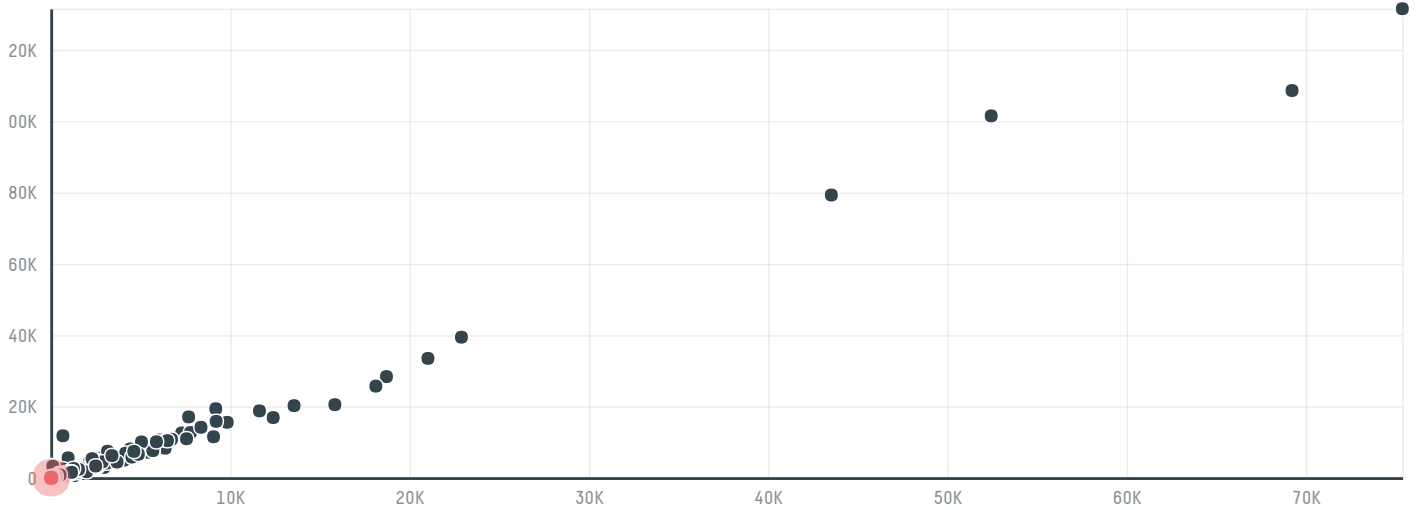

trase

Belco trading sarl (exp-0111/17)

| ACTIVITY | COMMODITY | COUNTRY | YEAR |
|-----------------|---------------|---------------|-------------|
| Importer | Coffee | Brazil | 2017 |

Belco trading sarl (exp-0111/17) was the 1210th largest importer of coffee from BRAZIL in 2017, accounting for 19 tons. As an importer, Belco trading sarl (exp-0111/17) sources from 11 municipalities, or 2% of the coffee production municipalities. The main destination of the coffee imported by Belco trading sarl (exp-0111/17) is France, accounting for 100% of the total.

TOP DESTINATION COUNTRIES OF COFFEE IMPORTED BY BELCO TRADING SARL (EXP-0111/17):

COMPARING COMPANIES IMPORTING COFFEE FROM BRAZIL IN 2017

Trase is a partnership between

In collaboration with

and many other organizations and individuals.