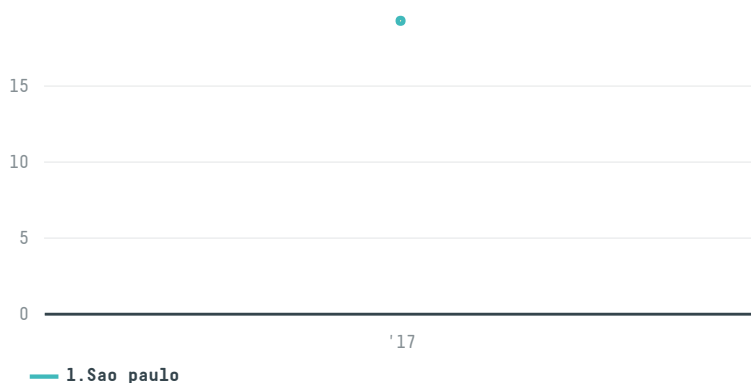

trase

Belco trading sarl (exp-0111/17)

| ACTIVITY | COMMODITY | COUNTRY | YEAR |
|-----------------|---------------|---------------|-------------|
| Importer | Coffee | Brazil | 2017 |

Belco trading sarl (exp-0111/17) was the 1210th largest importer of coffee from BRAZIL in 2017, accounting for 19 tons. As an importer, Belco trading sarl (exp-0111/17) sources from 11 municipalities, or 2% of the coffee production municipalities. The main destination of the coffee imported by Belco trading sarl (exp-0111/17) is France, accounting for 100% of the total.

TOP DESTINATION COUNTRIES OF COFFEE IMPORTED BY BELCO TRADING SARL (EXP-0111/17):

COMPARING COMPANIES IMPORTING COFFEE FROM BRAZIL IN 2017

Trase is a partnership between

In collaboration with

and many other organizations and individuals.