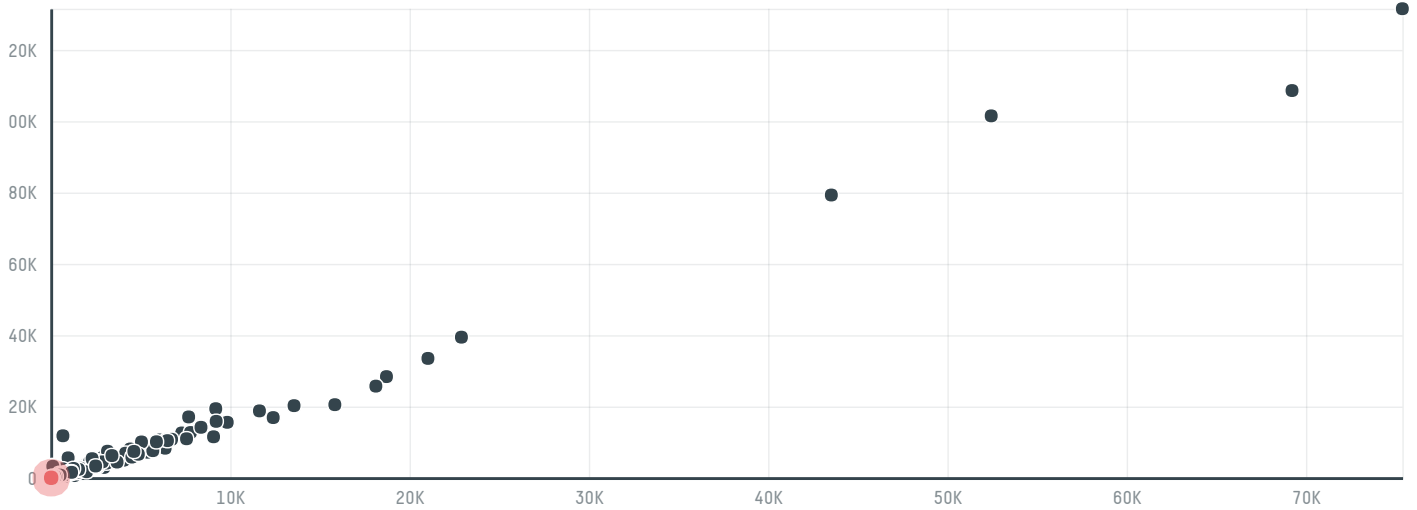

COMPARING COMPANIES IMPORTING COFFEE FROM BRAZIL IN 2017

Trase is a partnership between

In collaboration with

and many other organizations and individuals.

Donors

[Terms of Use](#) · [Privacy policy](#) · [Cookie policy](#) · [Contact us](#)