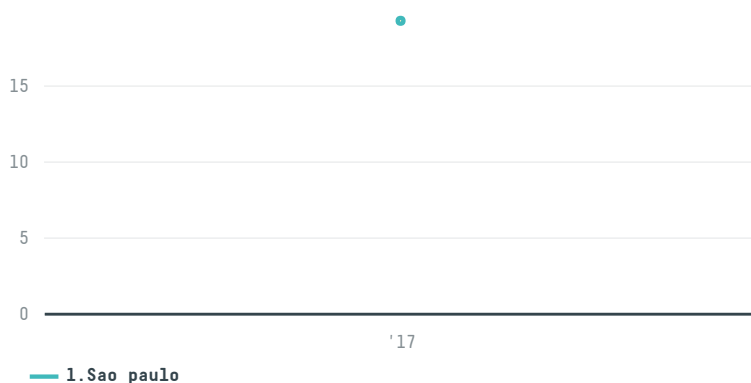

TOP DESTINATION COUNTRIES OF COFFEE IMPORTED BY BELCO TRADING SARL (EXP-0108/17):