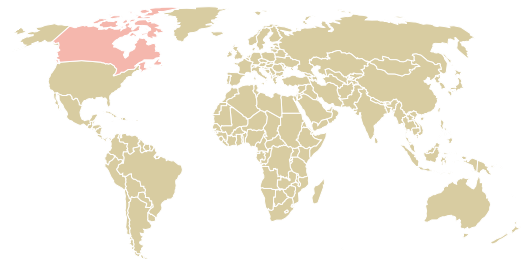

trase

Coffee america (usa) corporation (exp-0354/15)

ACTIVITY	COMMODITY	COUNTRY	YEAR
Importer	Coffee	Brazil	2017

Coffee america (usa) corporation (exp-0354/15) was the 741st largest importer of coffee from BRAZIL in 2017, accounting for 96 tons. As an importer, Coffee america (usa) corporation (exp-0354/15) sources from 6 municipalities, or 1% of the coffee production municipalities. The main destination of the coffee imported by Coffee america (usa) corporation (exp-0354/15) is Canada, accounting for 100% of the total.

TOP DESTINATION COUNTRIES OF COFFEE IMPORTED BY COFFEE AMERICA (USA) CORPORATION (EXP-0354/15):

Legend for world map: N/A, <5K, >5K, >100K, >300K, >1M

COMPARING COMPANIES IMPORTING COFFEE FROM BRAZIL IN 2017