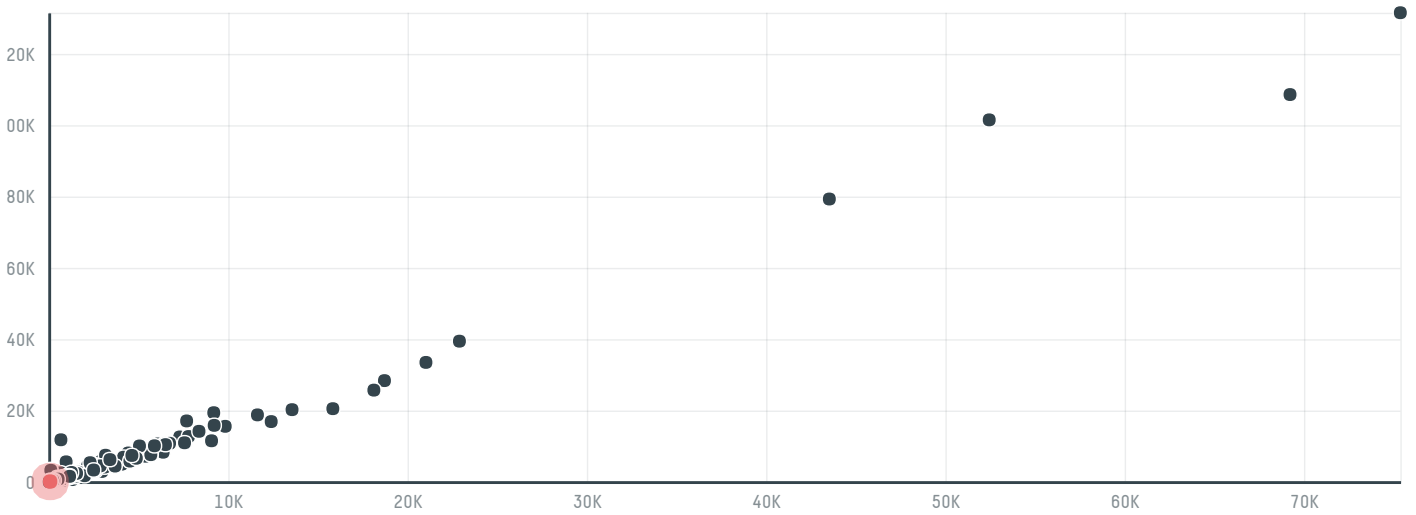

trase

Coffee america (usa) corporation (exp-0354/15)

ACTIVITY	COMMODITY	COUNTRY	YEAR
Importer	Coffee	Brazil	2017

Coffee america (usa) corporation (exp-0354/15) was the 741st largest importer of coffee from BRAZIL in 2017, accounting for 96 tons. As an importer, Coffee america (usa) corporation (exp-0354/15) sources from 6 municipalities, or 1% of the coffee production municipalities. The main destination of the coffee imported by Coffee america (usa) corporation (exp-0354/15) is Canada, accounting for 100% of the total.

TOP DESTINATION COUNTRIES OF COFFEE IMPORTED BY COFFEE AMERICA (USA) CORPORATION (EXP-0354/15):

Legend for world map: N/A, <5K, >5K, >100K, >300K, >1M

COMPARING COMPANIES IMPORTING COFFEE FROM BRAZIL IN 2017