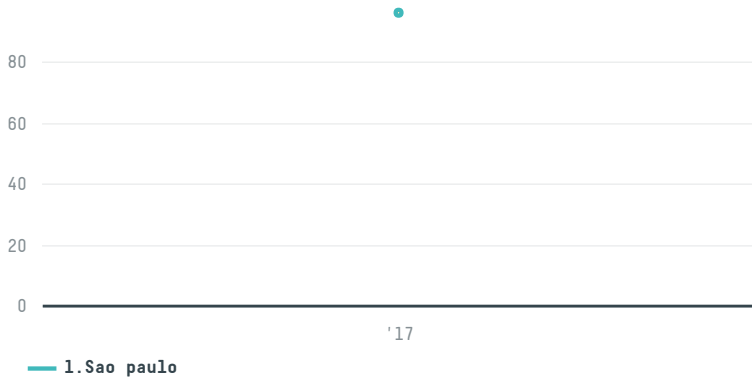

COMPARING COMPANIES IMPORTING COFFEE FROM BRAZIL IN 2017

Trase is a partnership between

In collaboration with

and many other organizations and individuals.

Donors

[Terms of Use](#) · [Privacy policy](#) · [Cookie policy](#) · [Contact us](#)

This website uses cookies to provide you with an improved user experience. By continuing to browse this site, you consent to the use of cookies and similar technologies. Please visit our [privacy policy](#) for further details.

I AGREE