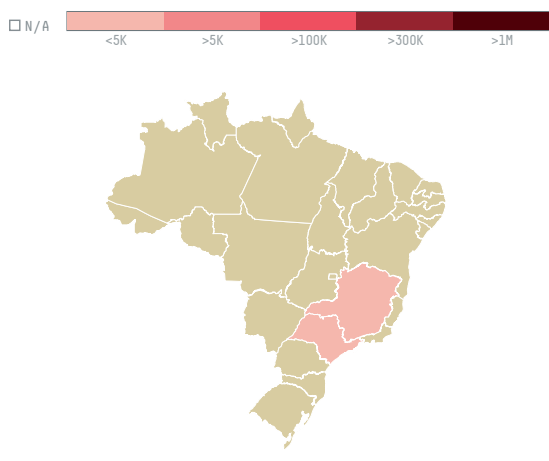

trase

The serengeti trading company (exp-0950/16)

ACTIVITY	COMMODITY	COUNTRY	YEAR
Importer	Coffee	Brazil	2017

The serengeti trading company (exp-0950/16) was the 902nd largest importer of coffee from BRAZIL in 2017, accounting for 58 tons. As an importer, The serengeti trading company (exp-0950/16) sources from 32 municipalities, or 5% of the coffee production municipalities. The main destination of the coffee imported by The serengeti trading company (exp-0950/16) is United states, accounting for 100% of the total.

TOP DESTINATION COUNTRIES OF COFFEE IMPORTED BY THE SERENGETI TRADING COMPANY (EXP-0950/16):

COMPARING COMPANIES IMPORTING COFFEE FROM BRAZIL IN 2017

Trase is a partnership between

In collaboration with

and many other organizations and individuals.