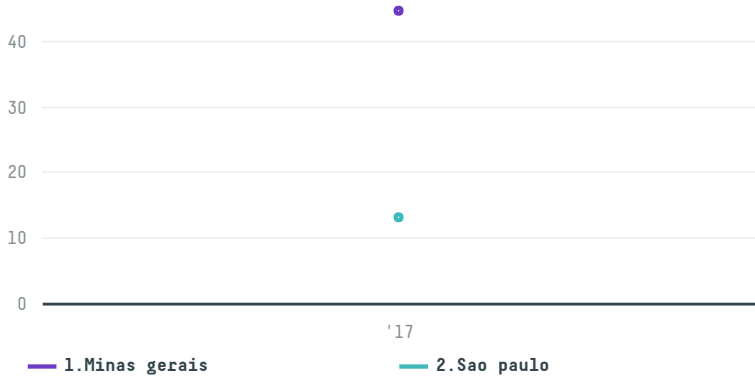

trase

The serengeti trading company (exp-0950/16)

ACTIVITY	COMMODITY	COUNTRY	YEAR
Importer	Coffee	Brazil	2017

The serengeti trading company (exp-0950/16) was the 902nd largest importer of coffee from BRAZIL in 2017, accounting for 58 tons. As an importer, The serengeti trading company (exp-0950/16) sources from 32 municipalities, or 5% of the coffee production municipalities. The main destination of the coffee imported by The serengeti trading company (exp-0950/16) is United states, accounting for 100% of the total.

TOP DESTINATION COUNTRIES OF COFFEE IMPORTED BY THE SERENGETI TRADING COMPANY (EXP-0950/16):

COMPARING COMPANIES IMPORTING COFFEE FROM BRAZIL IN 2017

Trase is a partnership between

In collaboration with

and many other organizations and individuals.