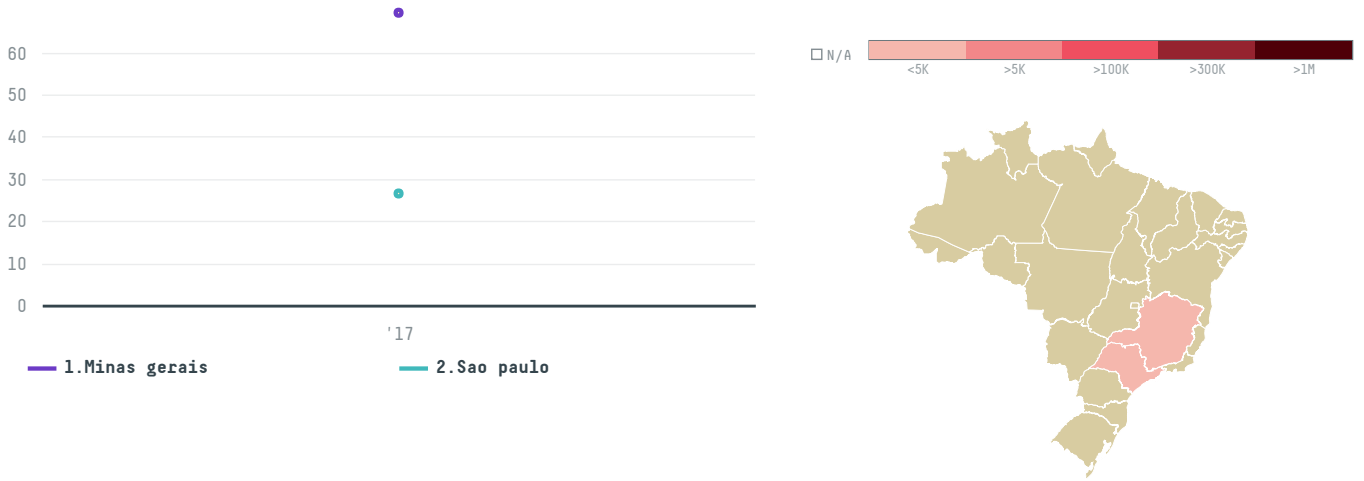

COMPARING COMPANIES IMPORTING COFFEE FROM BRAZIL IN 2017

Trase is a partnership between

In collaboration with

and many other organizations and individuals.

Donors

[Terms of Use](#) · [Privacy policy](#) · [Cookie policy](#) · [Contact us](#)

This website uses cookies to provide you with an improved user experience. By continuing to browse this site, you consent to the use of cookies and similar technologies. Please visit our [privacy policy](#) for further details.

I AGREE