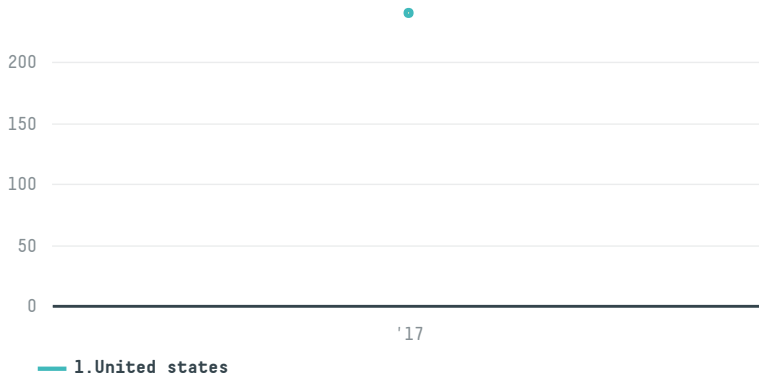

TOP DESTINATION COUNTRIES OF COFFEE IMPORTED BY ROTHFOS CORPORATION (EXP-0461/16):