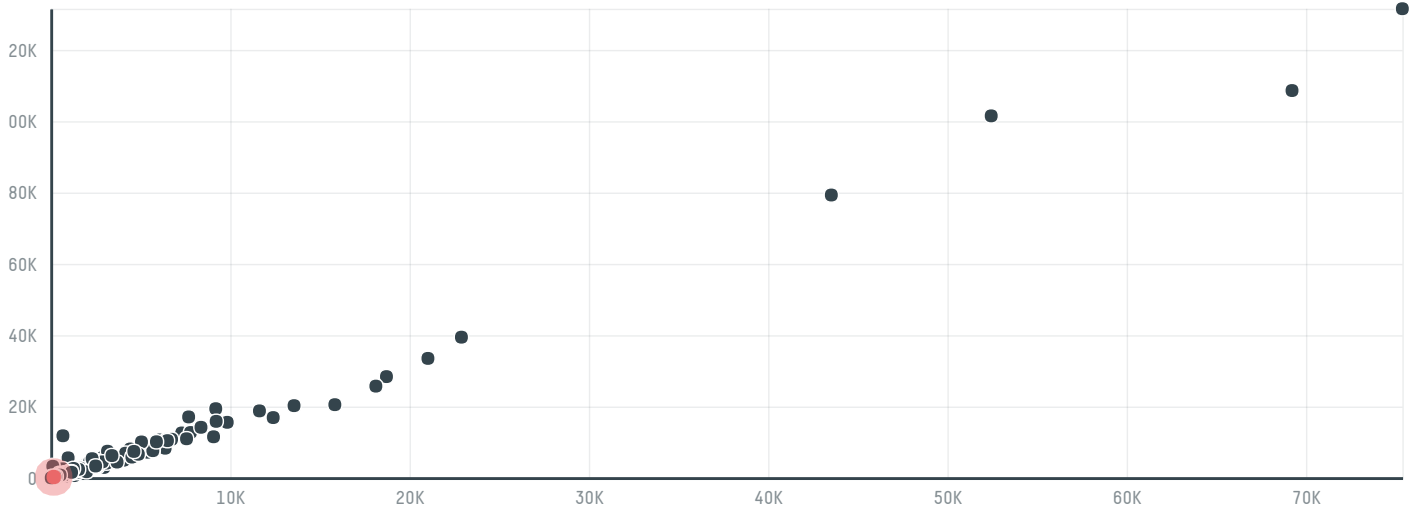

trase

Rothfos corporation (exp-0461/16)

ACTIVITY	COMMODITY	COUNTRY	YEAR
Importer	Coffee	Brazil	2017

Rothfos corporation (exp-0461/16) was the 427th largest importer of coffee from BRAZIL in 2017, accounting for 240 tons. As an importer, Rothfos corporation (exp-0461/16) sources from 32 municipalities, or 5% of the coffee production municipalities. The main destination of the coffee imported by Rothfos corporation (exp-0461/16) is United states, accounting for 100% of the total.

TOP DESTINATION COUNTRIES OF COFFEE IMPORTED BY ROTHFOS CORPORATION (EXP-0461/16):

COMPARING COMPANIES IMPORTING COFFEE FROM BRAZIL IN 2017

Trase is a partnership between

In collaboration with

and many other organizations and individuals.