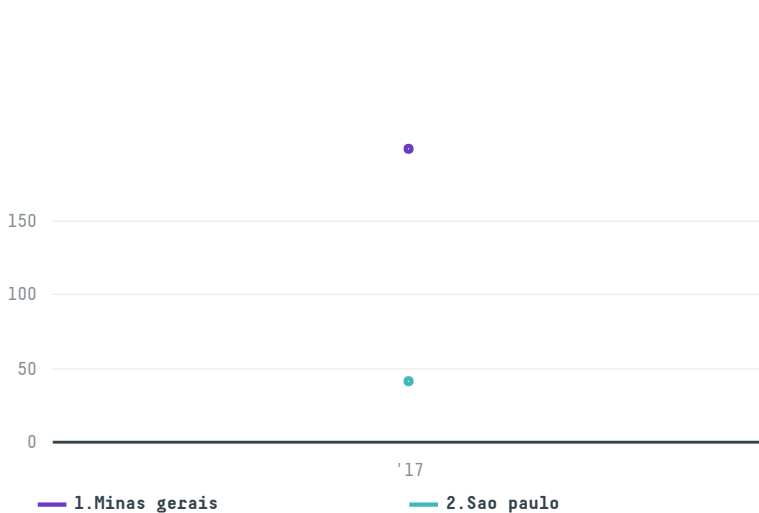

trase

Rothfos corporation (exp-0461/16)

ACTIVITY	COMMODITY	COUNTRY	YEAR
Importer	Coffee	Brazil	2017

Rothfos corporation (exp-0461/16) was the 427th largest importer of coffee from BRAZIL in 2017, accounting for 240 tons. As an importer, Rothfos corporation (exp-0461/16) sources from 32 municipalities, or 5% of the coffee production municipalities. The main destination of the coffee imported by Rothfos corporation (exp-0461/16) is United states, accounting for 100% of the total.

TOP DESTINATION COUNTRIES OF COFFEE IMPORTED BY ROTHFOS CORPORATION (EXP-0461/16):

COMPARING COMPANIES IMPORTING COFFEE FROM BRAZIL IN 2017

Trase is a partnership between

In collaboration with

and many other organizations and individuals.