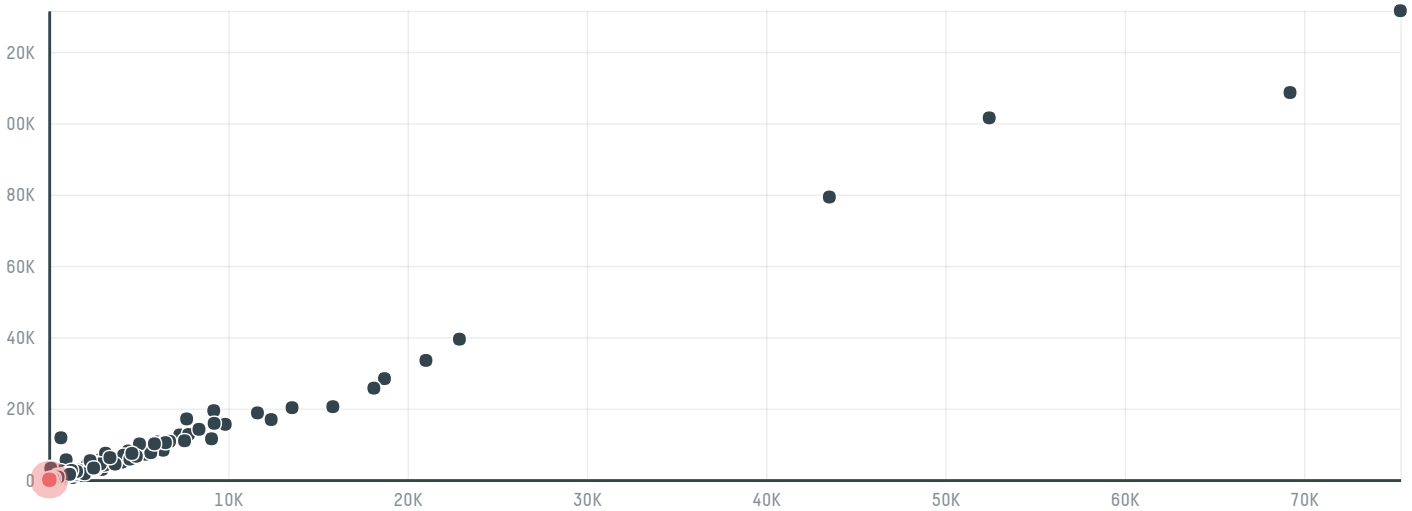

trase

Coex coffee international inc (exp-0833/16a)

ACTIVITY COMMODITY COUNTRY YEAR
Importer **Coffee** **Brazil** **2017**

Coex coffee international inc (exp-0833/16a) was the 1002nd largest importer of coffee from BRAZIL in 2017, accounting for 40 tons. As an importer, Coex coffee international inc (exp-0833/16a) sources from 32 municipalities, or 5% of the coffee production municipalities. The main destination of the coffee imported by Coex coffee international inc (exp-0833/16a) is United states, accounting for 100% of the total.

TOP DESTINATION COUNTRIES OF COFFEE IMPORTED BY COEX COFFEE INTERNATIONAL INC (EXP-0833/16A):

COMPARING COMPANIES IMPORTING COFFEE FROM BRAZIL IN 2017

Trase is a partnership between

In collaboration with