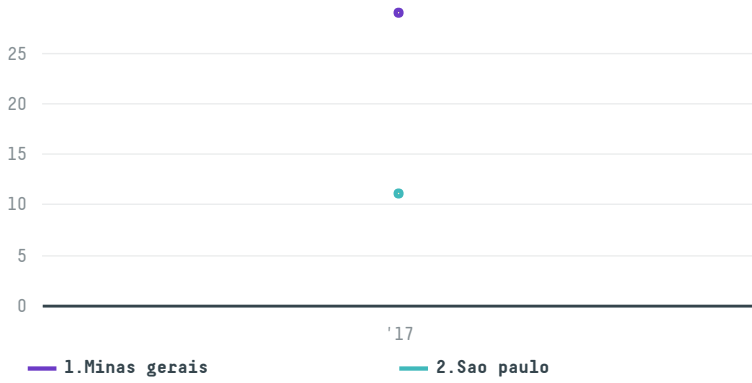

trase

Coex coffee international inc (exp-0833/16a)

ACTIVITY COMMODITY COUNTRY YEAR
Importer **Coffee** **Brazil** **2017**

Coex coffee international inc (exp-0833/16a) was the 1002nd largest importer of coffee from BRAZIL in 2017, accounting for 40 tons. As an importer, Coex coffee international inc (exp-0833/16a) sources from 32 municipalities, or 5% of the coffee production municipalities. The main destination of the coffee imported by Coex coffee international inc (exp-0833/16a) is United states, accounting for 100% of the total.

TOP DESTINATION COUNTRIES OF COFFEE IMPORTED BY COEX COFFEE INTERNATIONAL INC (EXP-0833/16A):

COMPARING COMPANIES IMPORTING COFFEE FROM BRAZIL IN 2017

Trase is a partnership between

In collaboration with