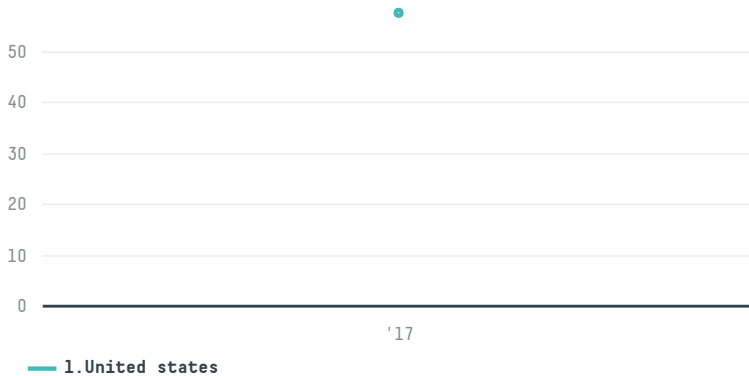

TOP DESTINATION COUNTRIES OF COFFEE IMPORTED BY COEX COFFEE INTERNATIONAL INC (EXP-0830/16A):