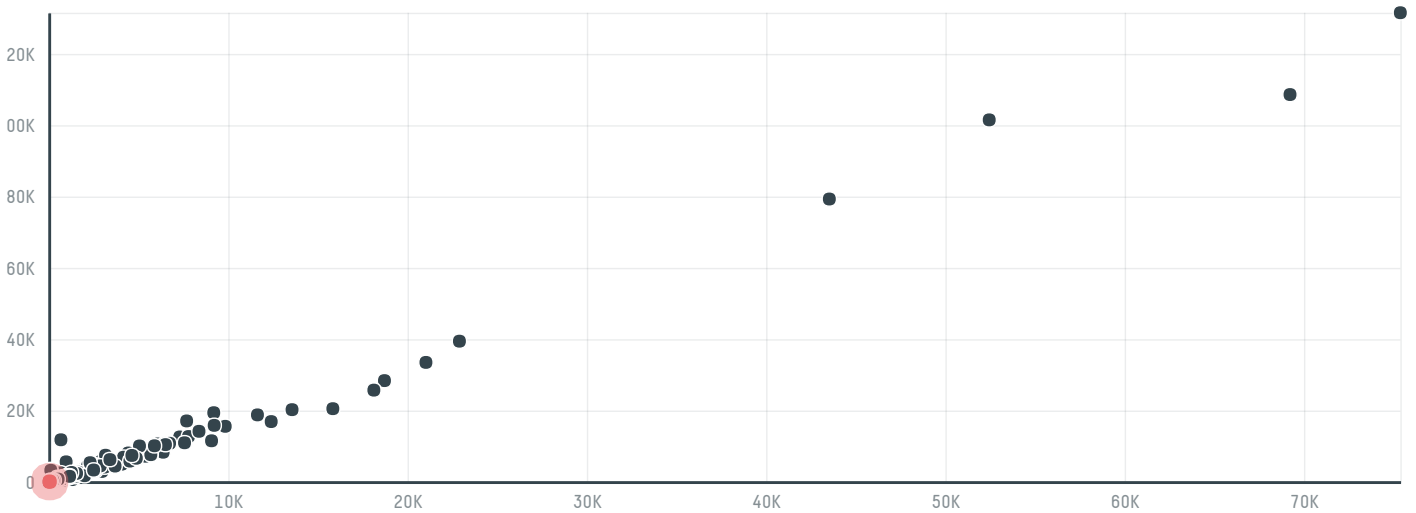

COMPARING COMPANIES IMPORTING COFFEE FROM BRAZIL IN 2017

Trase is a partnership between

In collaboration with

and many other organizations and individuals.

Donors

[Terms of Use](#) · [Privacy policy](#) · [Cookie policy](#) · [Contact us](#)

This website uses cookies to provide you with an improved user experience. By continuing to browse this site, you consent to the use of cookies and similar technologies. Please visit our [privacy policy](#) for further details.

I AGREE