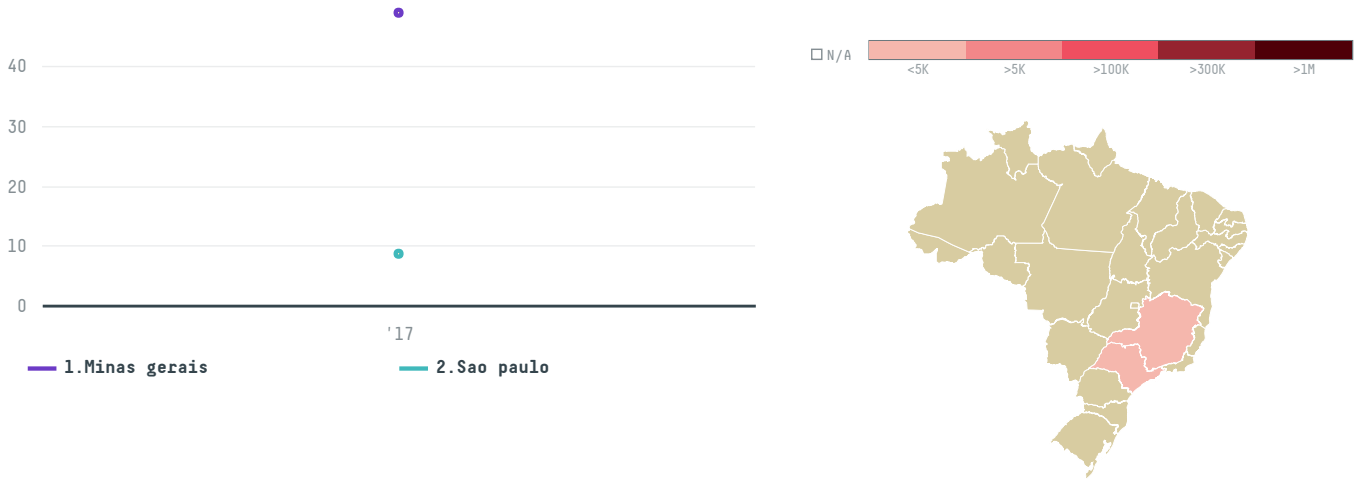

COMPARING COMPANIES IMPORTING COFFEE FROM BRAZIL IN 2017

Trase is a partnership between

In collaboration with

and many other organizations and individuals.

Donors

[Terms of Use](#) · [Privacy policy](#) · [Cookie policy](#) · [Contact us](#)

This website uses cookies to provide you with an improved user experience. By continuing to browse this site, you consent to the use of cookies and similar technologies. Please visit our [privacy policy](#) for further details.

I AGREE