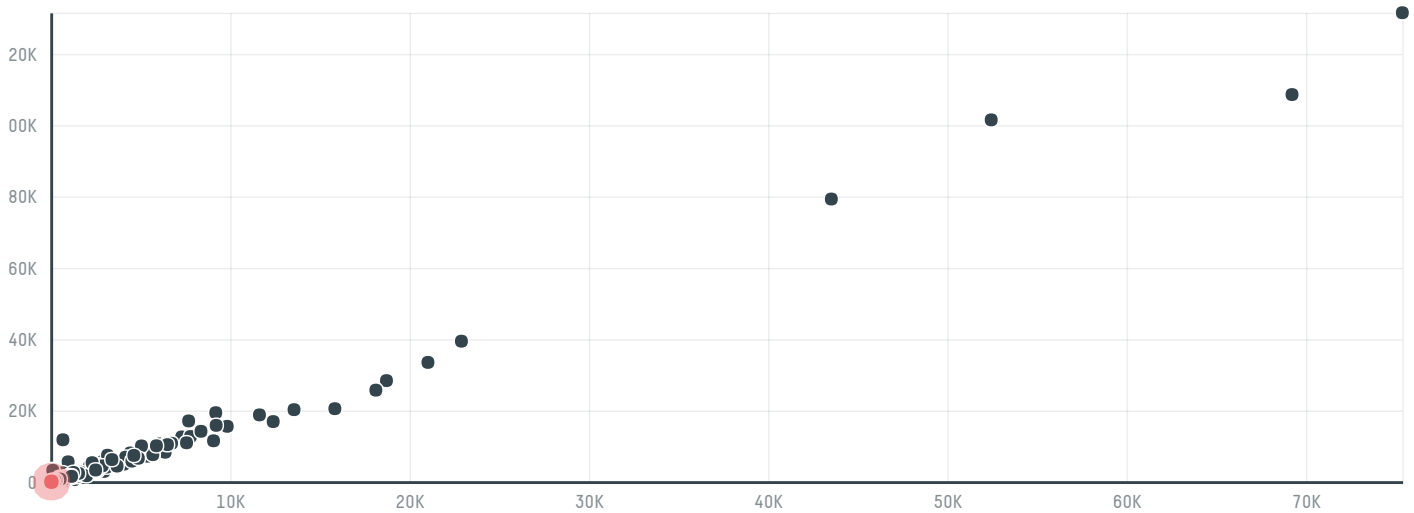

trase

Coex coffee international inc (exp 0391 17)

ACTIVITY	COMMODITY	COUNTRY	YEAR
Importer	Coffee	Brazil	2017

Coex coffee international inc (exp 0391 17) was the 1013th largest importer of coffee from BRAZIL in 2017, accounting for 38 tons. As an importer, Coex coffee international inc (exp 0391 17) sources from 32 municipalities, or 5% of the coffee production municipalities. The main destination of the coffee imported by Coex coffee international inc (exp 0391 17) is United states, accounting for 100% of the total.

TOP DESTINATION COUNTRIES OF COFFEE IMPORTED BY COEX COFFEE INTERNATIONAL INC (EXP 0391 17):

COMPARING COMPANIES IMPORTING COFFEE FROM BRAZIL IN 2017

Trase is a partnership between

In collaboration with

and many other organizations and individuals.