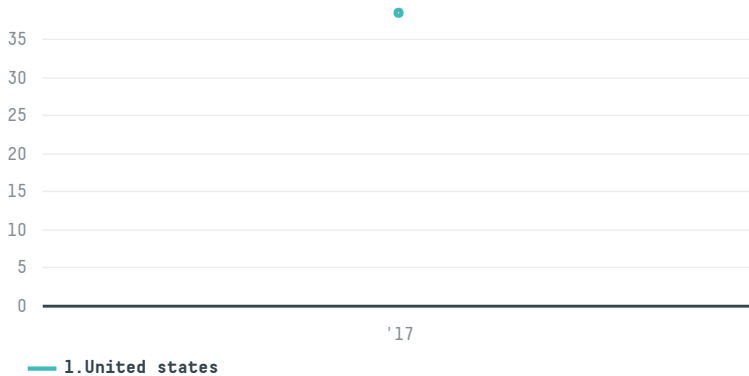

TOP DESTINATION COUNTRIES OF COFFEE IMPORTED BY COEX COFFEE INTERNATIONAL INC (EXP 0391 17):