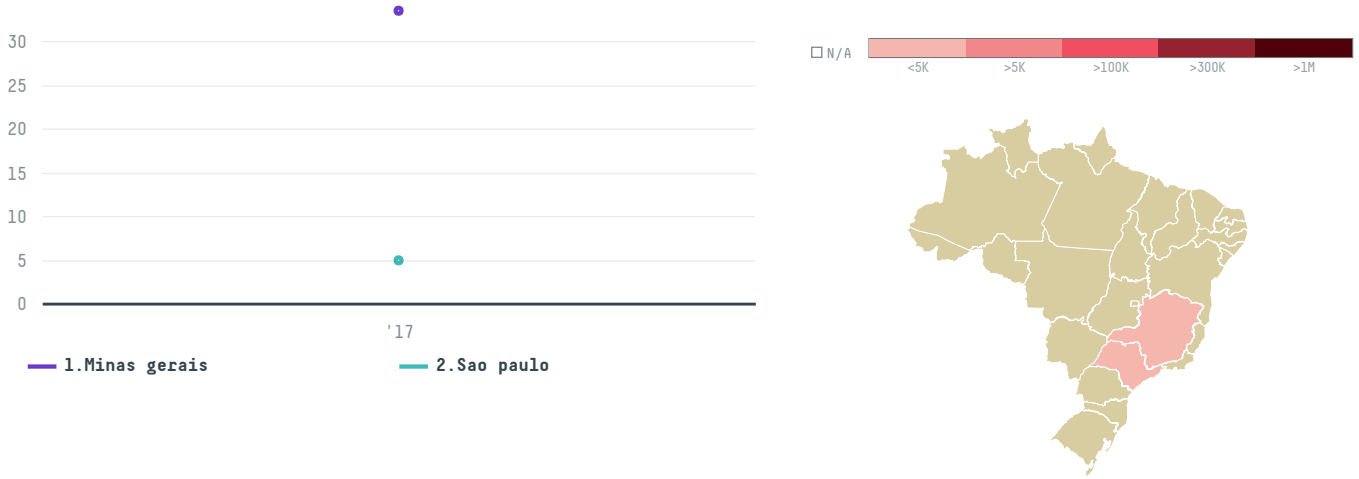

trase

Coex coffee international inc (exp 0391 17)

ACTIVITY	COMMODITY	COUNTRY	YEAR
Importer	Coffee	Brazil	2017

Coex coffee international inc (exp 0391 17) was the 1013th largest importer of coffee from BRAZIL in 2017, accounting for 38 tons. As an importer, Coex coffee international inc (exp 0391 17) sources from 32 municipalities, or 5% of the coffee production municipalities. The main destination of the coffee imported by Coex coffee international inc (exp 0391 17) is United states, accounting for 100% of the total.

TOP DESTINATION COUNTRIES OF COFFEE IMPORTED BY COEX COFFEE INTERNATIONAL INC (EXP 0391 17):

COMPARING COMPANIES IMPORTING COFFEE FROM BRAZIL IN 2017

Trase is a partnership between

In collaboration with

and many other organizations and individuals.