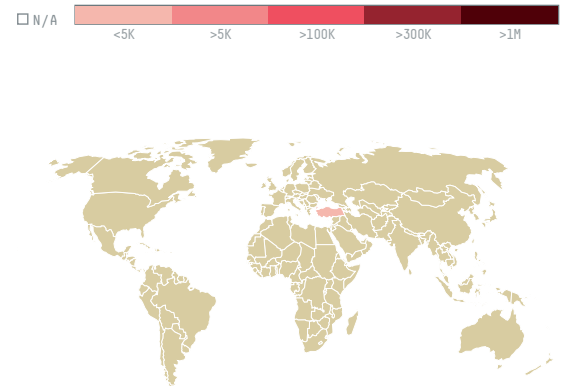

trase

Birlik baharat san. tic. ltd. sti. (exp-0795/16)

ACTIVITY	COMMODITY	COUNTRY	YEAR
Importer	Coffee	Brazil	2017

Birlik baharat san. tic. ltd. sti. (exp-0795/16) was the 636th largest importer of coffee from BRAZIL in 2017, accounting for 132 tons. As an importer, Birlik baharat san. tic. ltd. sti. (exp-0795/16) sources from 3 municipalities, or 0% of the coffee production municipalities. The main destination of the coffee imported by Birlik baharat san. tic. ltd. sti. (exp-0795/16) is Turkey, accounting for 100% of the total.

TOP DESTINATION COUNTRIES OF COFFEE IMPORTED BY BIRLIK BAHARAT SAN. TIC. LTD. STI. (EXP-0795/16):

COMPARING COMPANIES IMPORTING COFFEE FROM BRAZIL IN 2017

Trase is a partnership between

In collaboration with