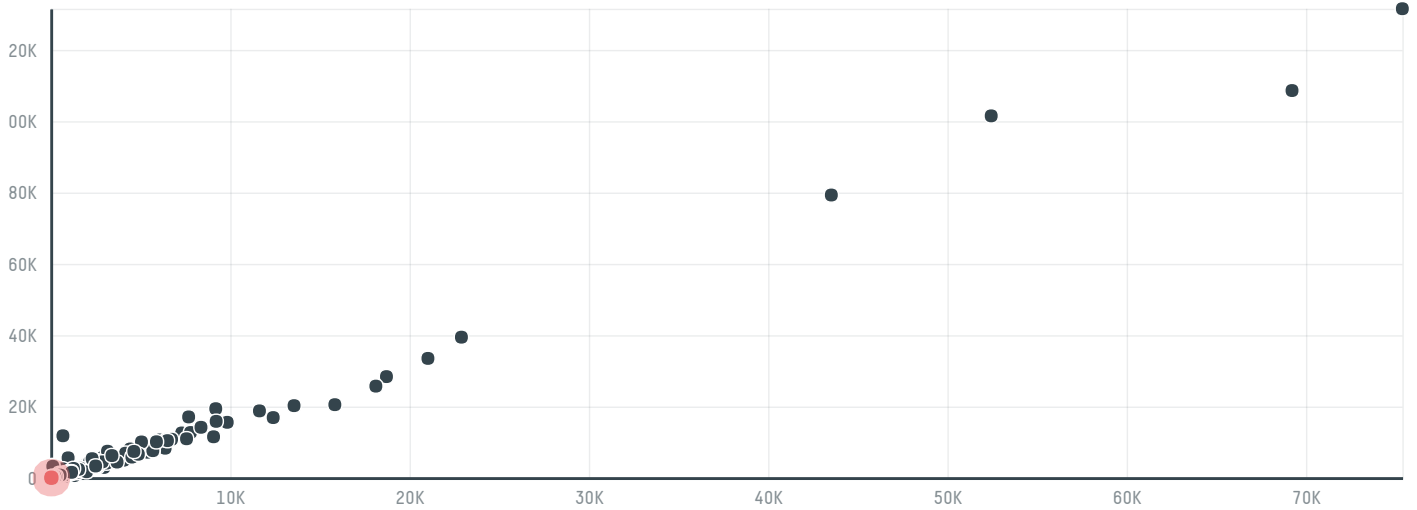

COMPARING COMPANIES IMPORTING COFFEE FROM BRAZIL IN 2017

Trase is a partnership between

In collaboration with

and many other organizations and individuals.

Donors

[Terms of Use](#) · [Privacy policy](#) · [Cookie policy](#) · [Contact us](#)