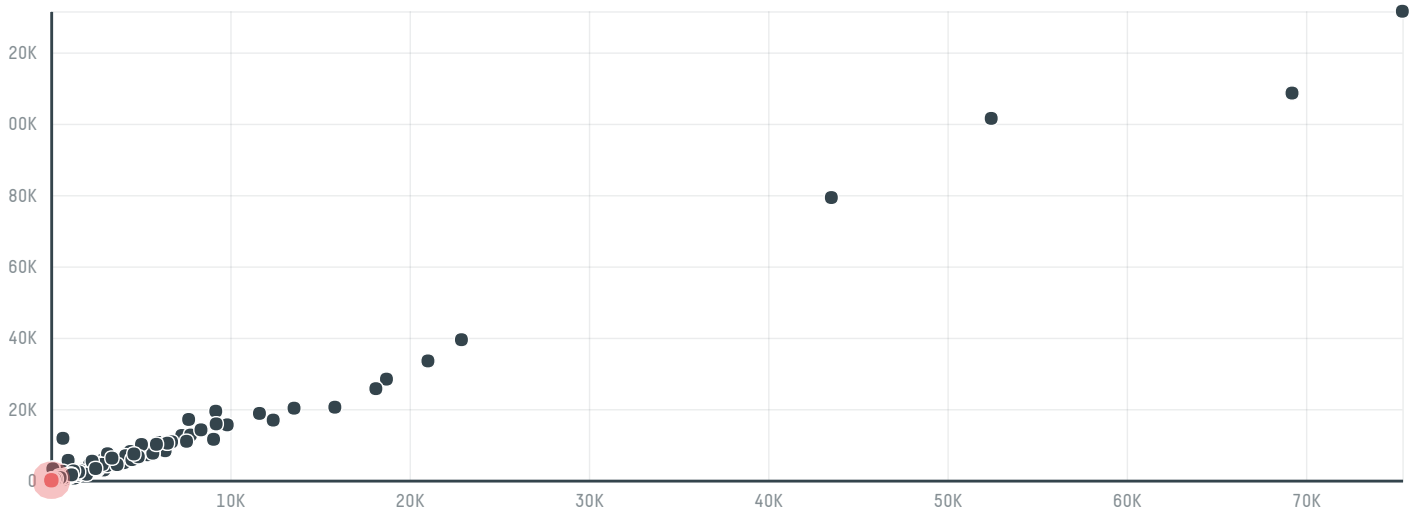

COMPARING COMPANIES IMPORTING COFFEE FROM BRAZIL IN 2017

Trase is a partnership between

In collaboration with

and many other organizations and individuals.

Donors

[Terms of Use](#) · [Privacy policy](#) · [Cookie policy](#) · [Contact us](#)