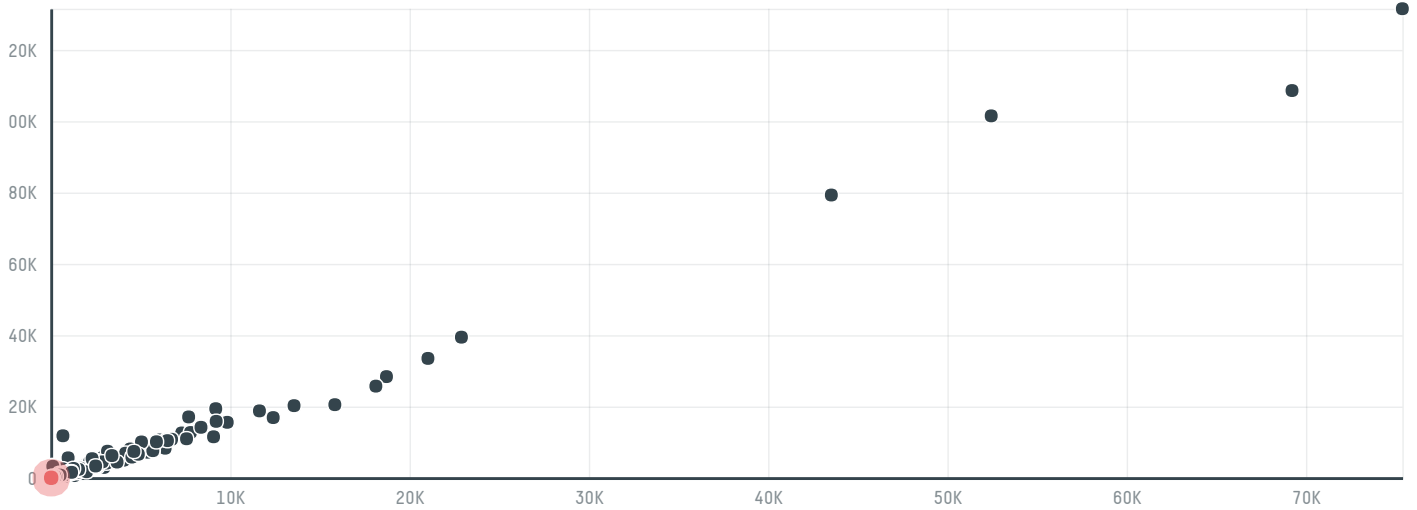

trase

Ibericafe import s.l. (exp-0264/16)

ACTIVITY	COMMODITY	COUNTRY	YEAR
Importer	Coffee	Brazil	2017

Ibericafe import s.l. (exp-0264/16) was the 1192nd largest importer of coffee from BRAZIL in 2017, accounting for 19 tons. As an importer, Ibericafe import s.l. (exp-0264/16) sources from 1 municipalities, or 0% of the coffee production municipalities. The main destination of the coffee imported by Ibericafe import s.l. (exp-0264/16) is Spain, accounting for 100% of the total.

TOP DESTINATION COUNTRIES OF COFFEE IMPORTED BY IBERICAFE IMPORT S.L. (EXP-0264/16):

COMPARING COMPANIES IMPORTING COFFEE FROM BRAZIL IN 2017

Trase is a partnership between

In collaboration with

and many other organizations and individuals.