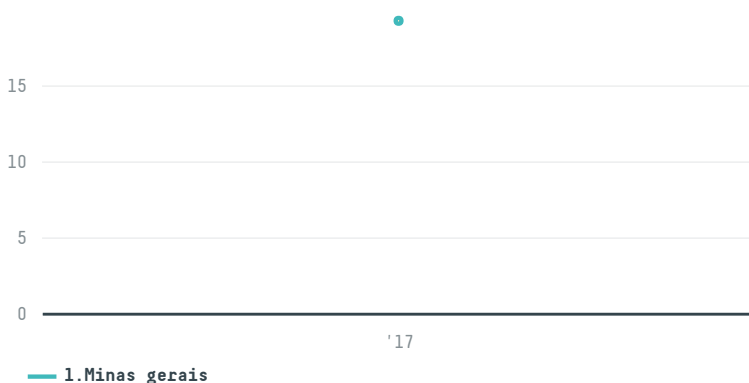

trase

Ibericafe import s l (exp 0507 17b)

ACTIVITY COMMODITY COUNTRY YEAR
Importer **Coffee** **Brazil** **2017**

Ibericafe import s l (exp 0507 17b) was the 1209th largest importer of coffee from BRAZIL in 2017, accounting for 19 tons. As an importer, Ibericafe import s l (exp 0507 17b) sources from 1 municipalities, or 0% of the coffee production municipalities. The main destination of the coffee imported by Ibericafe import s l (exp 0507 17b) is Spain, accounting for 100% of the total.

TOP DESTINATION COUNTRIES OF COFFEE IMPORTED BY IBERICAFE IMPORT S L (EXP 0507 17B):

COMPARING COMPANIES IMPORTING COFFEE FROM BRAZIL IN 2017

Trase is a partnership between

In collaboration with

and many other organizations and individuals.