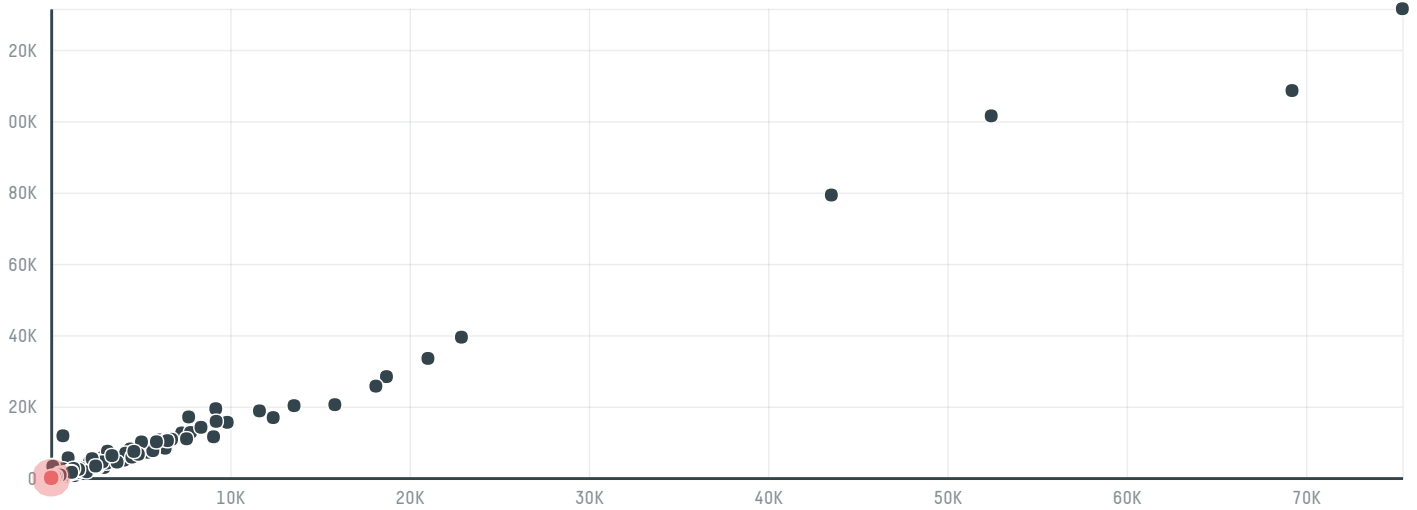

trase

Ibericafe import s l (exp 0507 17b)

ACTIVITY COMMODITY COUNTRY YEAR
Importer **Coffee** **Brazil** **2017**

Ibericafe import s l (exp 0507 17b) was the 1209th largest importer of coffee from BRAZIL in 2017, accounting for 19 tons. As an importer, Ibericafe import s l (exp 0507 17b) sources from 1 municipalities, or 0% of the coffee production municipalities. The main destination of the coffee imported by Ibericafe import s l (exp 0507 17b) is Spain, accounting for 100% of the total.

TOP DESTINATION COUNTRIES OF COFFEE IMPORTED BY IBERICAFE IMPORT S L (EXP 0507 17B):

COMPARING COMPANIES IMPORTING COFFEE FROM BRAZIL IN 2017

Trase is a partnership between

In collaboration with

and many other organizations and individuals.