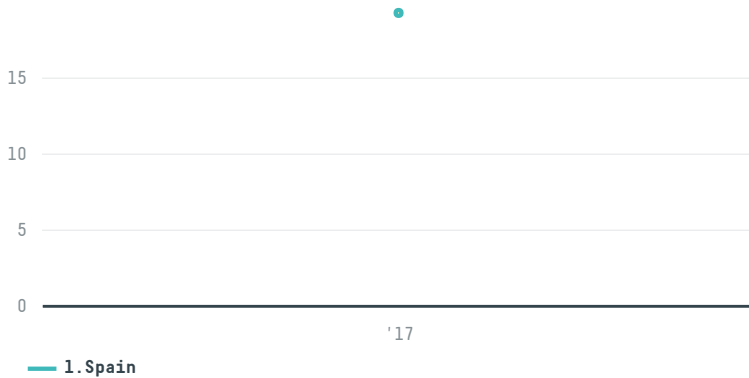

trase

Ibericafe import s l (exp 0507 17b)

ACTIVITY COMMODITY COUNTRY YEAR
Importer **Coffee** **Brazil** **2017**

Ibericafe import s l (exp 0507 17b) was the 1209th largest importer of coffee from BRAZIL in 2017, accounting for 19 tons. As an importer, Ibericafe import s l (exp 0507 17b) sources from 1 municipalities, or 0% of the coffee production municipalities. The main destination of the coffee imported by Ibericafe import s l (exp 0507 17b) is Spain, accounting for 100% of the total.

TOP DESTINATION COUNTRIES OF COFFEE IMPORTED BY IBERICAFE IMPORT S L (EXP 0507 17B):

COMPARING COMPANIES IMPORTING COFFEE FROM BRAZIL IN 2017

Trase is a partnership between

In collaboration with

and many other organizations and individuals.