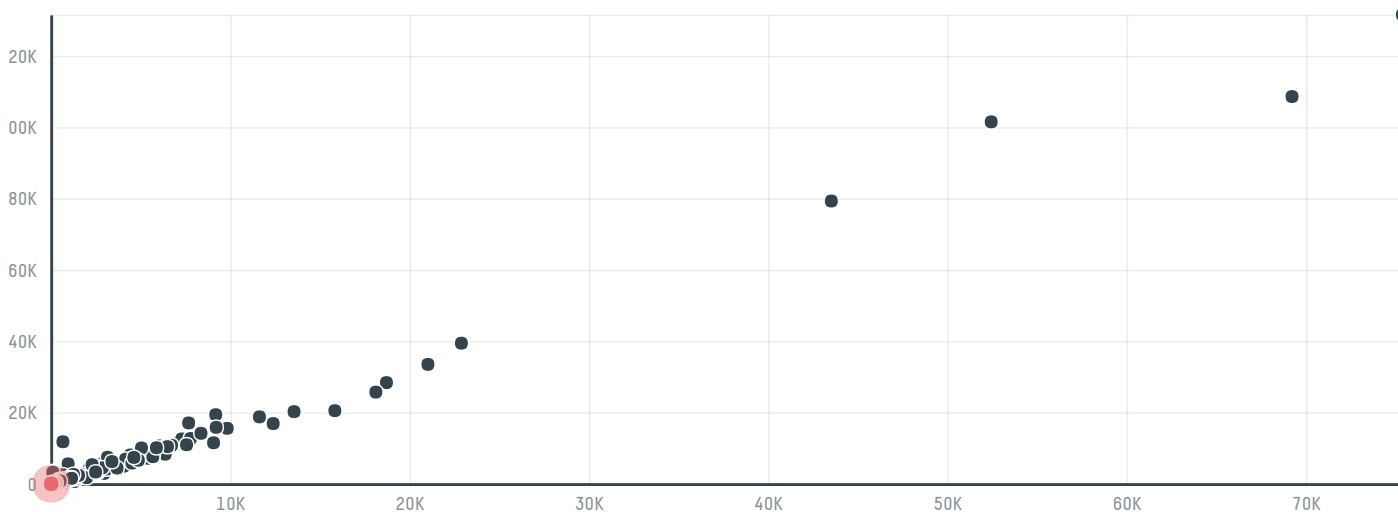

COMPARING COMPANIES IMPORTING COFFEE FROM BRAZIL IN 2017

Trase is a partnership between

In collaboration with

and many other organizations and individuals.

Donors

[Terms of Use](#) · [Privacy policy](#) · [Cookie policy](#) · [Contact us](#)

This website uses cookies to provide you with an improved user experience. By continuing to browse this site, you consent to the use of cookies and similar technologies. Please visit our [privacy policy](#) for further details.

I AGREE