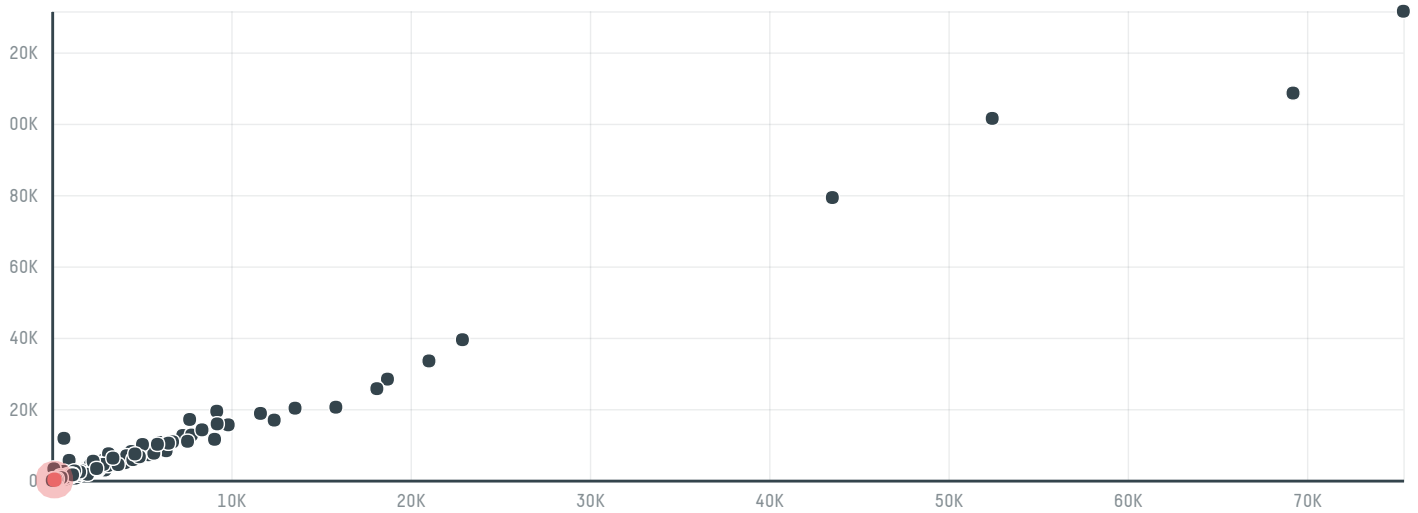

COMPARING COMPANIES IMPORTING COFFEE FROM BRAZIL IN 2017

Trase is a partnership between

In collaboration with

and many other organizations and individuals.

Donors

[Terms of Use](#) · [Privacy policy](#) · [Cookie policy](#) · [Contact us](#)