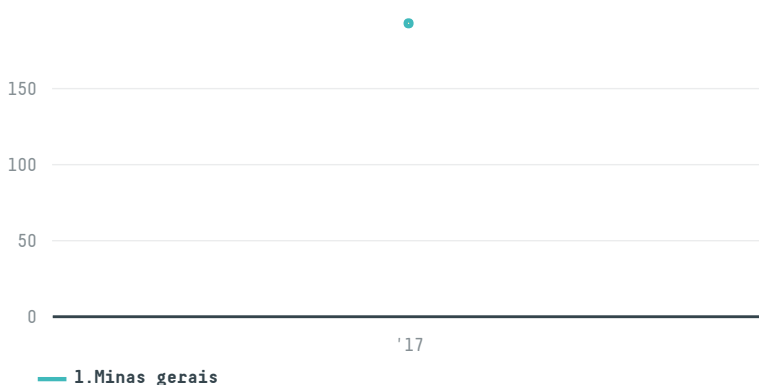

TOP DESTINATION COUNTRIES OF COFFEE IMPORTED BY MERCON B V (EXP 0023 17):