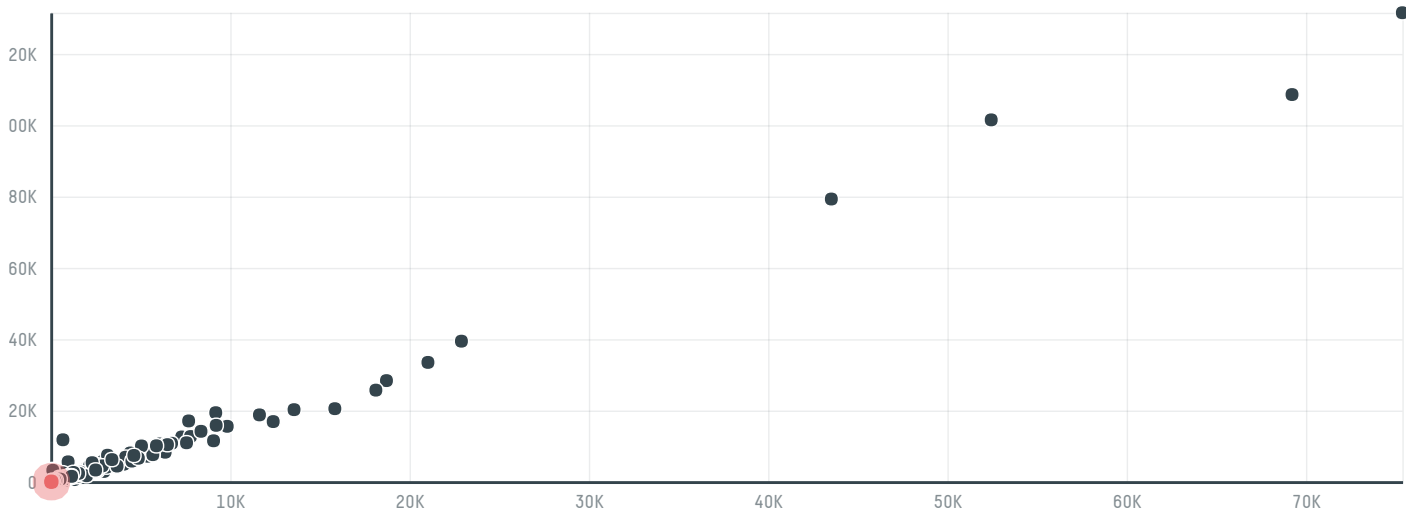

trase

Lanco comercio de materias primas ld (exp-0186/16)

ACTIVITY COMMODITY COUNTRY YEAR
Importer **Coffee** **Brazil** **2017**

Lanco comercio de materias primas ld (exp-0186/16) was the 1017th largest importer of coffee from BRAZIL in 2017, accounting for 38 tons. As an importer, Lanco comercio de materias primas ld (exp-0186/16) sources from 1 municipalities, or 0% of the coffee production municipalities. The main destination of the coffee imported by Lanco comercio de materias primas ld (exp-0186/16) is Portugal, accounting for 100% of the total.

TOP DESTINATION COUNTRIES OF COFFEE IMPORTED BY LANCO COMERCIO DE MATERIAS PRIMAS LD (EXP-0186/16):

COMPARING COMPANIES IMPORTING COFFEE FROM BRAZIL IN 2017

Trase is a partnership between

In collaboration with