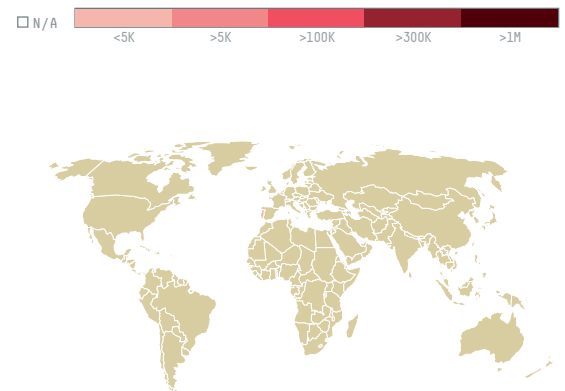

trase

Lanco comercio de materias primas ld (exp-0186/16)

ACTIVITY COMMODITY COUNTRY YEAR
Importer **Coffee** **Brazil** **2017**

Lanco comercio de materias primas ld (exp-0186/16) was the 1017th largest importer of coffee from BRAZIL in 2017, accounting for 38 tons. As an importer, Lanco comercio de materias primas ld (exp-0186/16) sources from 1 municipalities, or 0% of the coffee production municipalities. The main destination of the coffee imported by Lanco comercio de materias primas ld (exp-0186/16) is Portugal, accounting for 100% of the total.

TOP DESTINATION COUNTRIES OF COFFEE IMPORTED BY LANCO COMERCIO DE MATERIAS PRIMAS LD (EXP-0186/16):

COMPARING COMPANIES IMPORTING COFFEE FROM BRAZIL IN 2017

Trase is a partnership between

In collaboration with