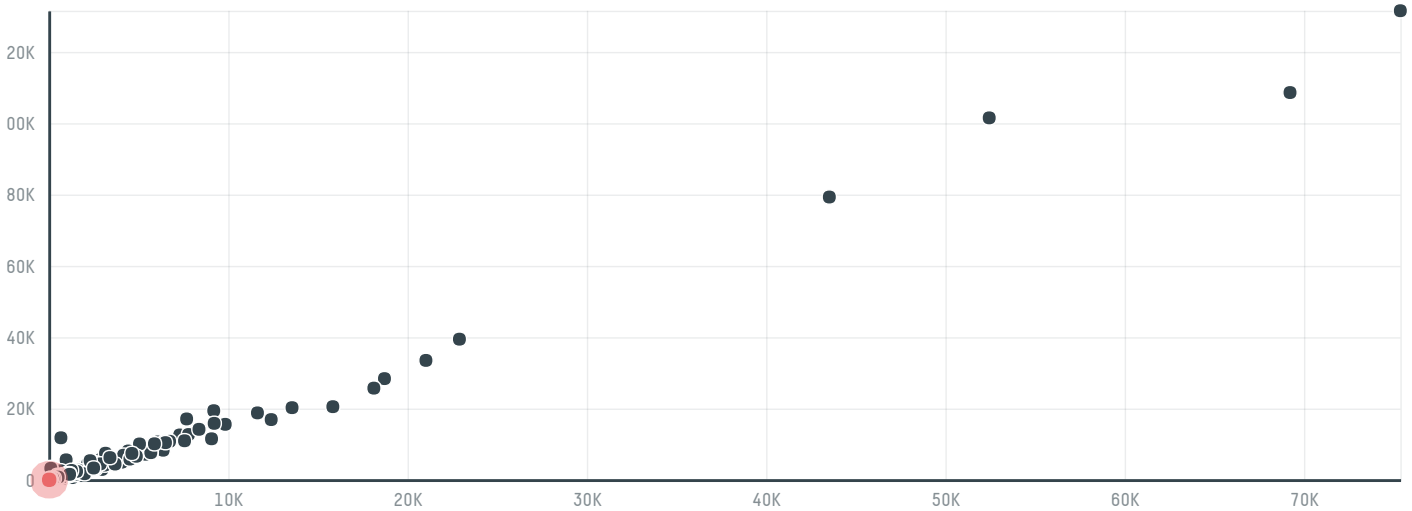

COMPARING COMPANIES IMPORTING COFFEE FROM BRAZIL IN 2017

Trase is a partnership between

In collaboration with

and many other organizations and individuals.

Donors

[Terms of Use](#) · [Privacy policy](#) · [Cookie policy](#) · [Contact us](#)

This website uses cookies to provide you with an improved user experience. By continuing to browse this site, you consent to the use of cookies and similar technologies. Please visit our [privacy policy](#) for further details.

I AGREE