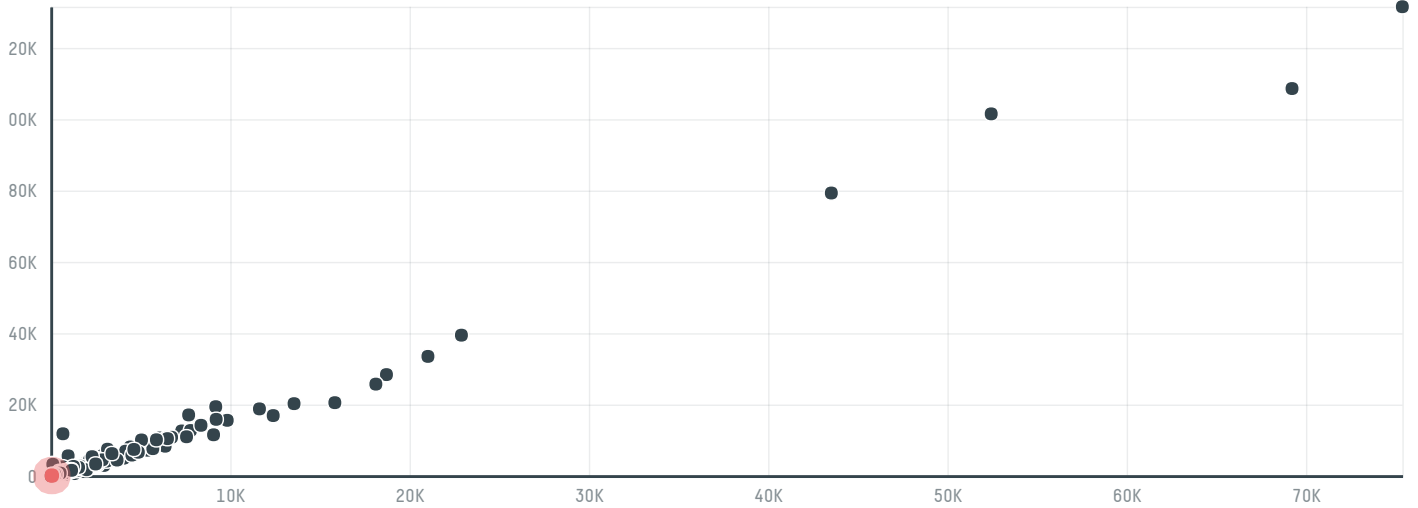

COMPARING COMPANIES IMPORTING COFFEE FROM BRAZIL IN 2017

Trase is a partnership between

In collaboration with

and many other organizations and individuals.

Donors

[Terms of Use](#) · [Privacy policy](#) · [Cookie policy](#) · [Contact us](#)