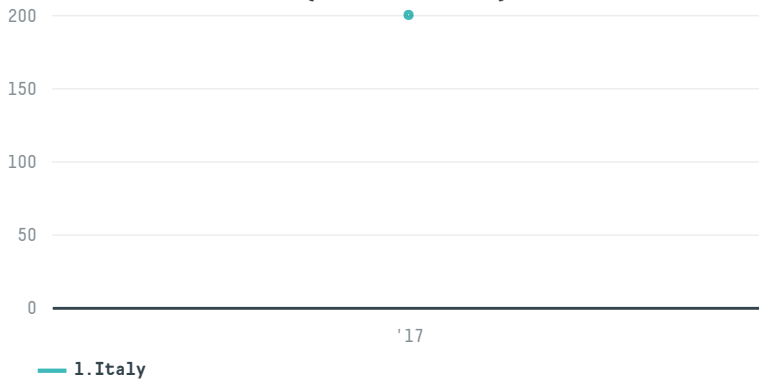

TOP DESTINATION COUNTRIES OF COFFEE IMPORTED BY LUIGI LAVAZZA S P A (EXP 0512 17):