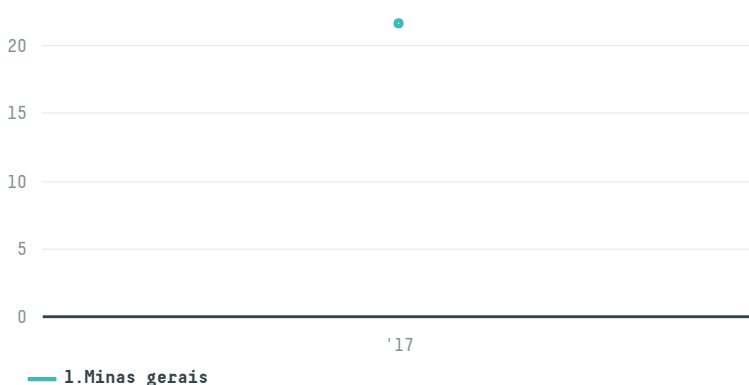

TOP DESTINATION COUNTRIES OF COFFEE IMPORTED BY COSTADORO SPA (EXP 0402 17):