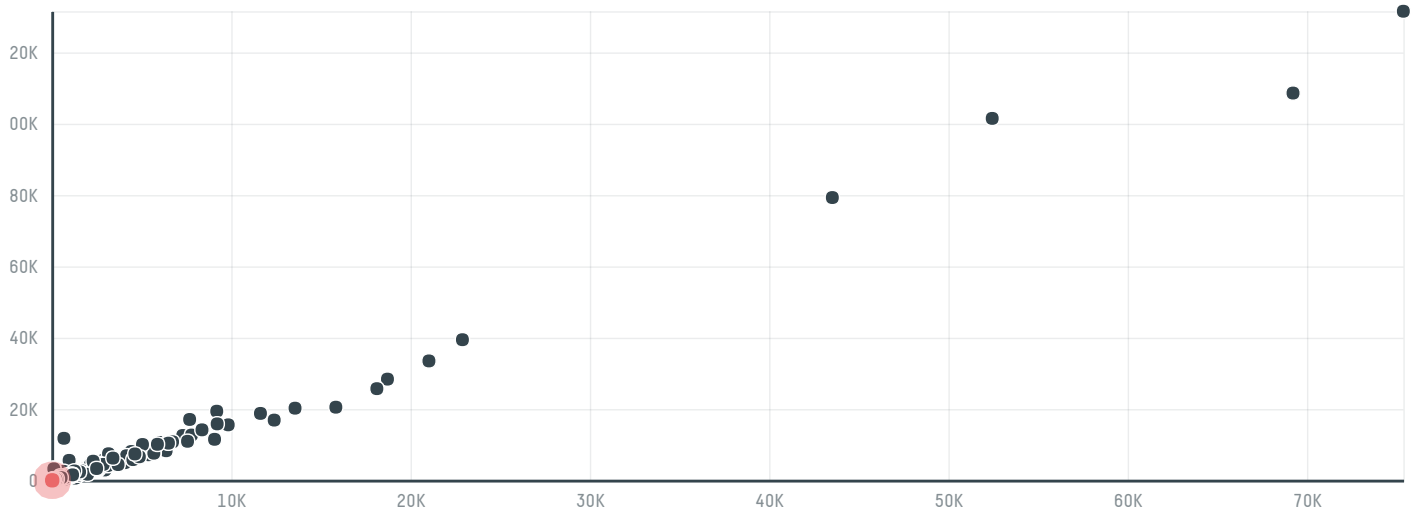

trase

Costadoro spa (exp 0402 17)

ACTIVITY	COMMODITY	COUNTRY	YEAR
Importer	Coffee	Brazil	2017

Costadoro spa (exp 0402 17) was the 1143rd largest importer of coffee from BRAZIL in 2017, accounting for 22 tons. As an importer, Costadoro spa (exp 0402 17) sources from 4 municipalities, or 1% of the coffee production municipalities. The main destination of the coffee imported by Costadoro spa (exp 0402 17) is Italy, accounting for 100% of the total.

TOP DESTINATION COUNTRIES OF COFFEE IMPORTED BY COSTADORO SPA (EXP 0402 17):

COMPARING COMPANIES IMPORTING COFFEE FROM BRAZIL IN 2017

Trase is a partnership between

In collaboration with

and many other organizations and individuals.