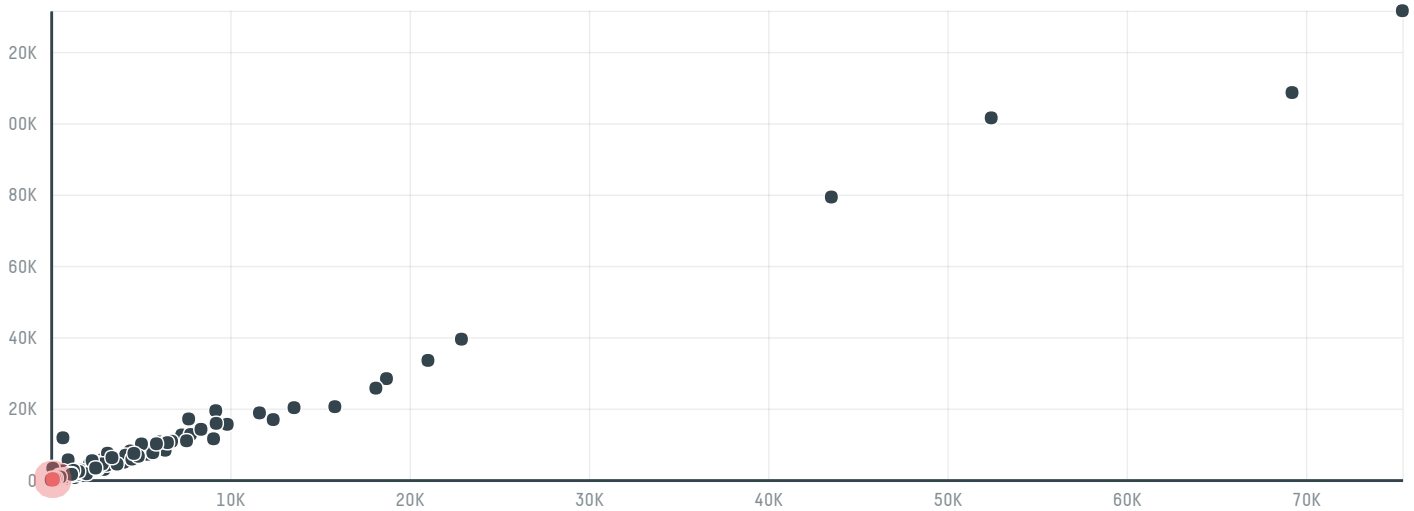

trase

Starbucks coffee trading company sarl (exp 0239 17b)

ACTIVITY	COMMODITY	COUNTRY	YEAR
Importer	Coffee	Brazil	2017

Starbucks coffee trading company sarl (exp 0239 17b) was the 598th largest importer of coffee from BRAZIL in 2017, accounting for 151 tons. As an importer, Starbucks coffee trading company sarl (exp 0239 17b) sources from 72 municipalities, or 11% of the coffee production municipalities. The main destination of the coffee imported by Starbucks coffee trading company sarl (exp 0239 17b) is Germany, accounting for 100% of the total.

TOP DESTINATION COUNTRIES OF COFFEE IMPORTED BY STARBUCKS COFFEE TRADING COMPANY SARL (EXP 0239 17B):

□ N/A <5K >5K >100K >300K >1M

COMPARING COMPANIES IMPORTING COFFEE FROM BRAZIL IN 2017

Trase is a partnership between