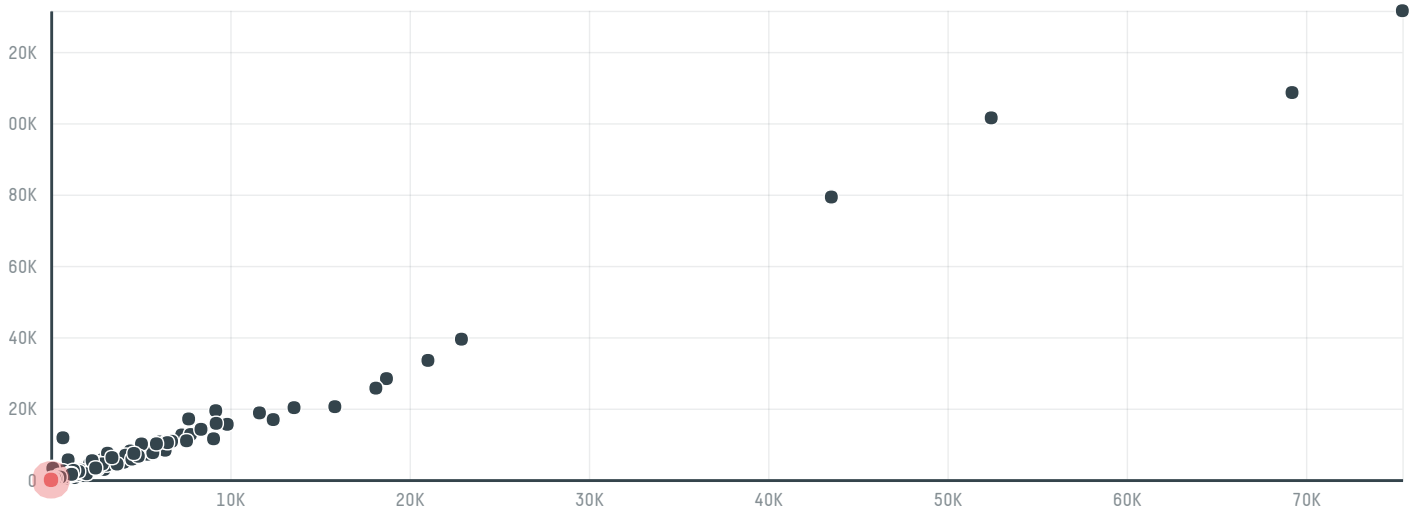

trase

Hamburg coffee company, hacofco mbh (exp-0888/15g)

ACTIVITY	COMMODITY	COUNTRY	YEAR
Importer	Coffee	Brazil	2017

Hamburg coffee company, hacofco mbh (exp-0888/15g) was the 1443rd largest importer of coffee from BRAZIL in 2017, accounting for 2 tons. As an importer, Hamburg coffee company, hacofco mbh (exp-0888/15g) sources from 72 municipalities, or 11% of the coffee production municipalities. The main destination of the coffee imported by Hamburg coffee company, hacofco mbh (exp-0888/15g) is Germany, accounting for 100% of the total.

TOP DESTINATION COUNTRIES OF COFFEE IMPORTED BY HAMBURG COFFEE COMPANY, HACOFCO MBH (EXP-0888/15G):

COMPARING COMPANIES IMPORTING COFFEE FROM BRAZIL IN 2017

Trase is a partnership between

In collaboration with