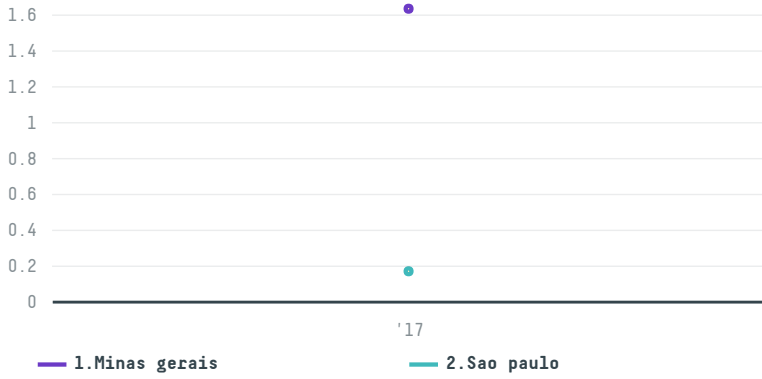

COMPARING COMPANIES IMPORTING COFFEE FROM BRAZIL IN 2017

Trase is a partnership between

In collaboration with

and many other organizations and individuals.

Donors

[Terms of Use](#) · [Privacy policy](#) · [Cookie policy](#) · [Contact us](#)

This website uses cookies to provide you with an improved user experience. By continuing to browse this site, you consent to the use of cookies and similar technologies. Please visit our [privacy policy](#) for further details.

I AGREE