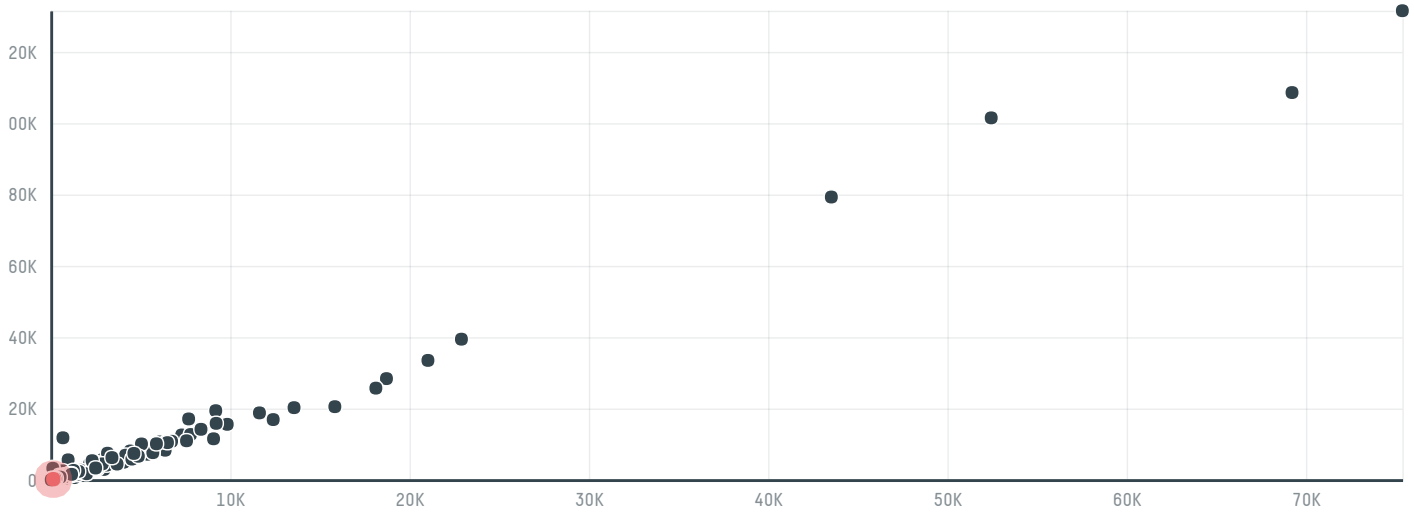

trase

Hamburg coffee company, hacofco mbh (exp-0826/16)

ACTIVITY	COMMODITY	COUNTRY	YEAR
Importer	Coffee	Brazil	2017

Hamburg coffee company, hacofco mbh (exp-0826/16) was the 491st largest importer of coffee from BRAZIL in 2017, accounting for 194 tons. As an importer, Hamburg coffee company, hacofco mbh (exp-0826/16) sources from 72 municipalities, or 11% of the coffee production municipalities. The main destination of the coffee imported by Hamburg coffee company, hacofco mbh (exp-0826/16) is Germany, accounting for 100% of the total.

TOP DESTINATION COUNTRIES OF COFFEE IMPORTED BY HAMBURG COFFEE COMPANY, HACOFCO MBH (EXP-0826/16):

□ N/A <5K >5K >100K >300K >1M

COMPARING COMPANIES IMPORTING COFFEE FROM BRAZIL IN 2017

Trase is a partnership between