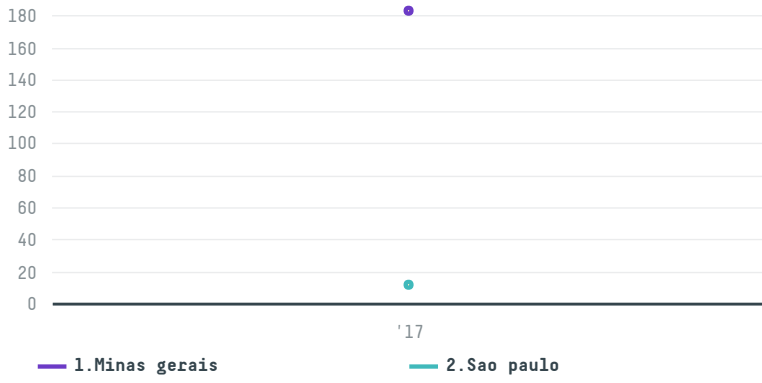

COMPARING COMPANIES IMPORTING COFFEE FROM BRAZIL IN 2017

Trase is a partnership between

In collaboration with

and many other organizations and individuals.

Donors

[Terms of Use](#) · [Privacy policy](#) · [Cookie policy](#) · [Contact us](#)

This website uses cookies to provide you with an improved user experience. By continuing to browse this site, you consent to the use of cookies and similar technologies. Please visit our [privacy policy](#) for further details.

I AGREE