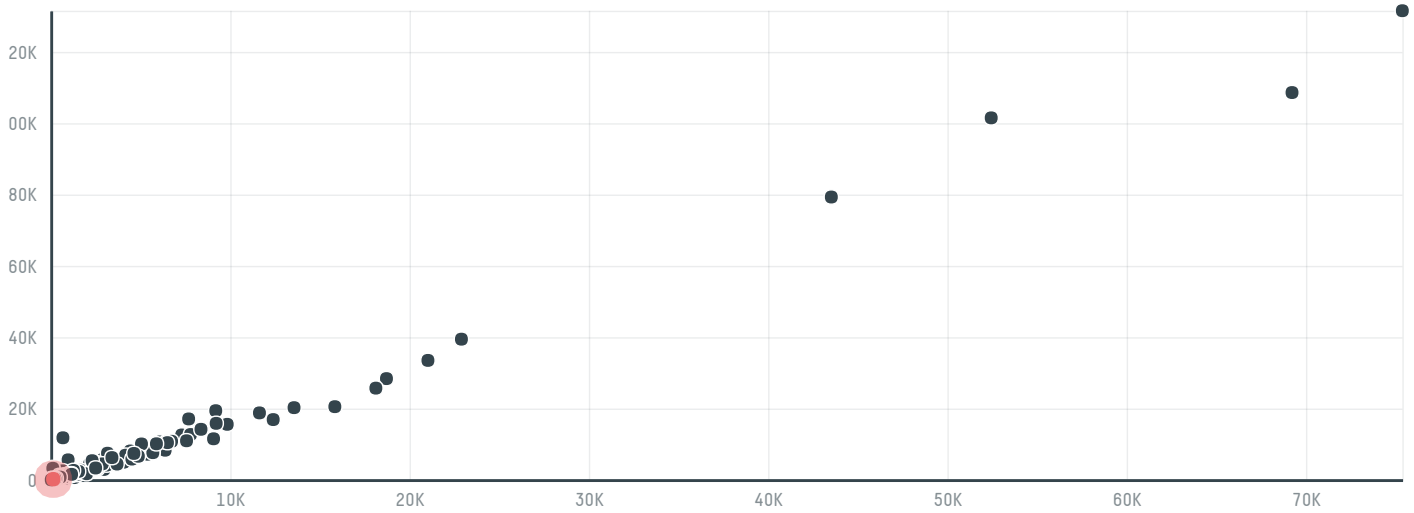

COMPARING COMPANIES IMPORTING COFFEE FROM BRAZIL IN 2017

Trase is a partnership between

In collaboration with

and many other organizations and individuals.

Donors

[Terms of Use](#) · [Privacy policy](#) · [Cookie policy](#) · [Contact us](#)

This website uses cookies to provide you with an improved user experience. By continuing to browse this site, you consent to the use of cookies and similar technologies. Please visit our [privacy policy](#) for further details.

I AGREE