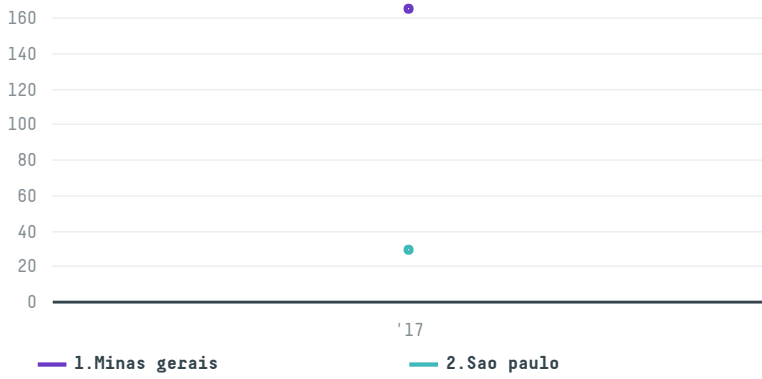

COMPARING COMPANIES IMPORTING COFFEE FROM BRAZIL IN 2017

Trase is a partnership between

In collaboration with

and many other organizations and individuals.

Donors

[Terms of Use](#) · [Privacy policy](#) · [Cookie policy](#) · [Contact us](#)

This website uses cookies to provide you with an improved user experience. By continuing to browse this site, you consent to the use of cookies and similar technologies. Please visit our [privacy policy](#) for further details.

I AGREE