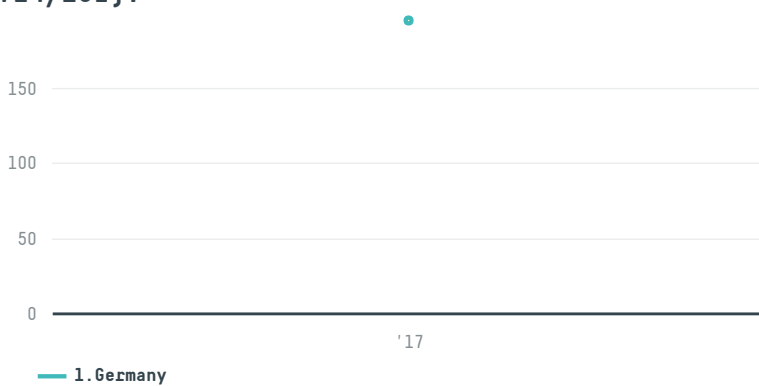

TOP DESTINATION COUNTRIES OF COFFEE IMPORTED BY HAMBURG COFFEE COMPANY, HACOFCO MBH (EXP-0724/16E):