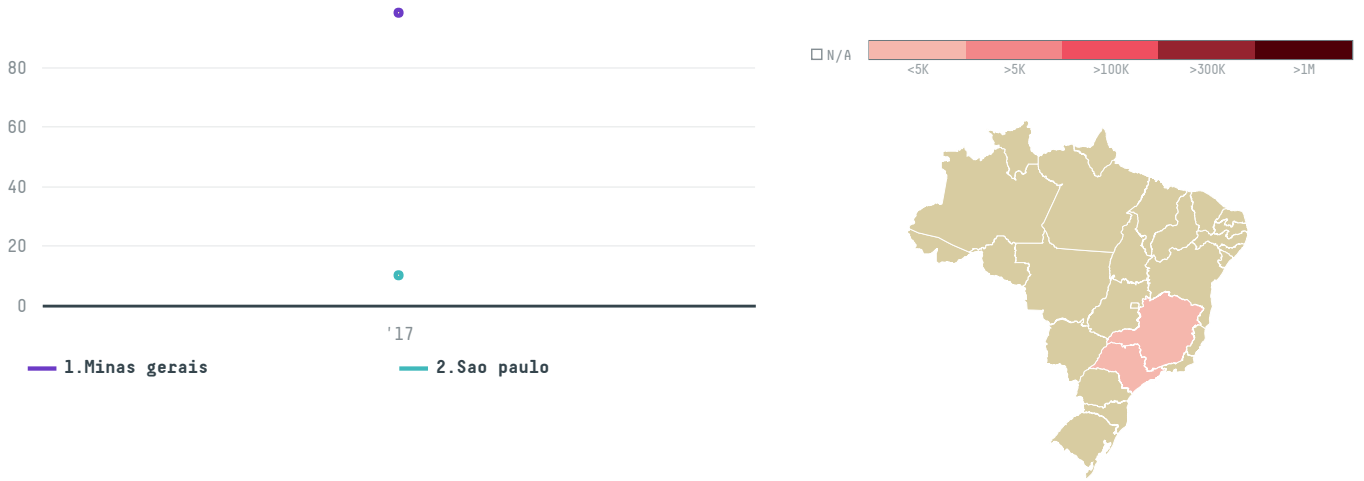

trase

Hamburg coffee company, hacofco mbh (exp-0722/16b)

ACTIVITY	COMMODITY	COUNTRY	YEAR
Importer	Coffee	Brazil	2017

Hamburg coffee company, hacofco mbh (exp-0722/16b) was the 678th largest importer of coffee from BRAZIL in 2017, accounting for 108 tons. As an importer, Hamburg coffee company, hacofco mbh (exp-0722/16b) sources from 72 municipalities, or 11% of the coffee production municipalities. The main destination of the coffee imported by Hamburg coffee company, hacofco mbh (exp-0722/16b) is Germany, accounting for 100% of the total.

TOP DESTINATION COUNTRIES OF COFFEE IMPORTED BY HAMBURG COFFEE COMPANY, HACOFCO MBH (EXP-0722/16B):

□ N/A <5K >5K >100K >300K >1M

COMPARING COMPANIES IMPORTING COFFEE FROM BRAZIL IN 2017

Trase is a partnership between