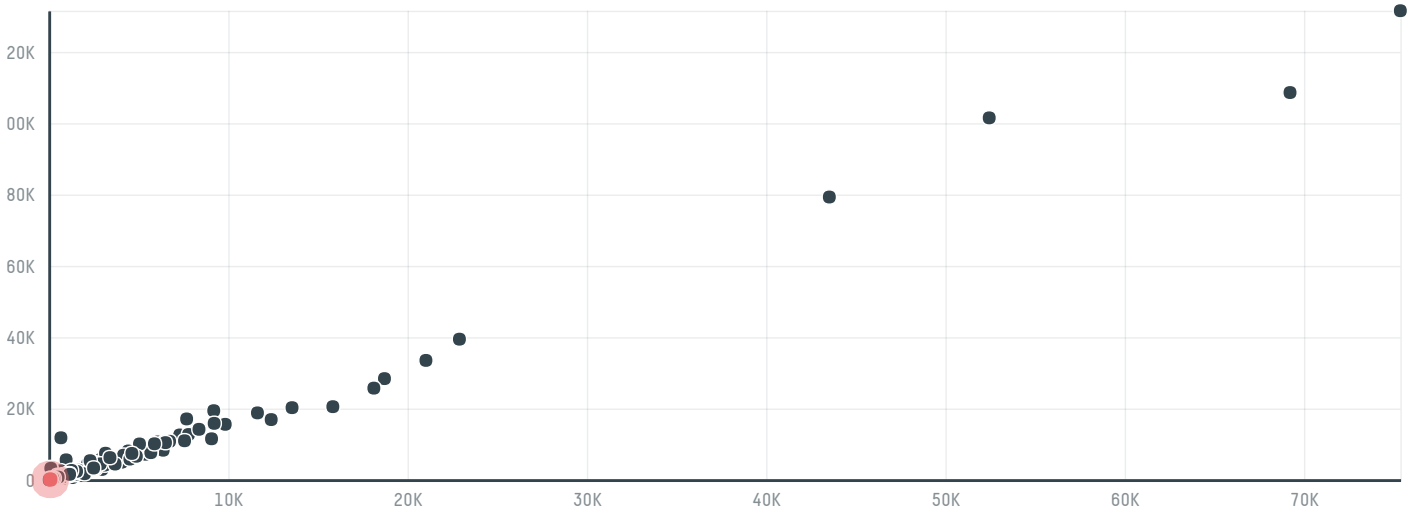

trase

Hamburg coffee company, hacofco mbh (exp-0722/16b)

ACTIVITY	COMMODITY	COUNTRY	YEAR
Importer	Coffee	Brazil	2017

Hamburg coffee company, hacofco mbh (exp-0722/16b) was the 678th largest importer of coffee from BRAZIL in 2017, accounting for 108 tons. As an importer, Hamburg coffee company, hacofco mbh (exp-0722/16b) sources from 72 municipalities, or 11% of the coffee production municipalities. The main destination of the coffee imported by Hamburg coffee company, hacofco mbh (exp-0722/16b) is Germany, accounting for 100% of the total.

TOP DESTINATION COUNTRIES OF COFFEE IMPORTED BY HAMBURG COFFEE COMPANY, HACOFCO MBH (EXP-0722/16B):

□ N/A <5K >5K >100K >300K >1M

COMPARING COMPANIES IMPORTING COFFEE FROM BRAZIL IN 2017

Trase is a partnership between