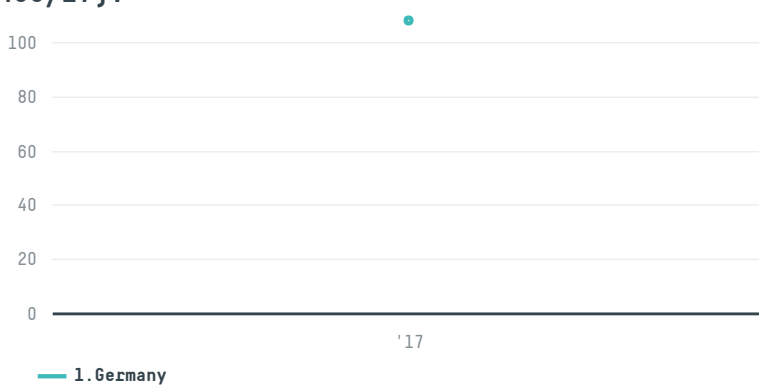

TOP DESTINATION COUNTRIES OF COFFEE IMPORTED BY HAMBURG COFFEE COMPANY, HACOFCO MBH (EXP-0468/17):