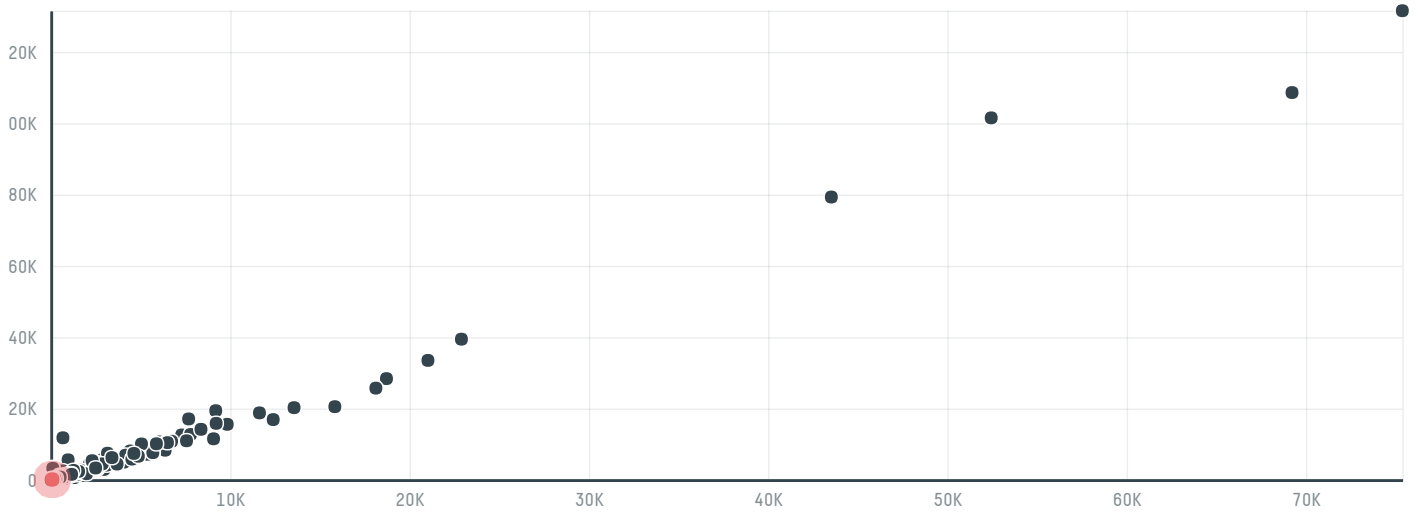

COMPARING COMPANIES IMPORTING COFFEE FROM BRAZIL IN 2017

Trase is a partnership between

In collaboration with

and many other organizations and individuals.

Donors

[Terms of Use](#) · [Privacy policy](#) · [Cookie policy](#) · [Contact us](#)

This website uses cookies to provide you with an improved user experience. By continuing to browse this site, you consent to the use of cookies and similar technologies. Please visit our [privacy policy](#) for further details.

I AGREE