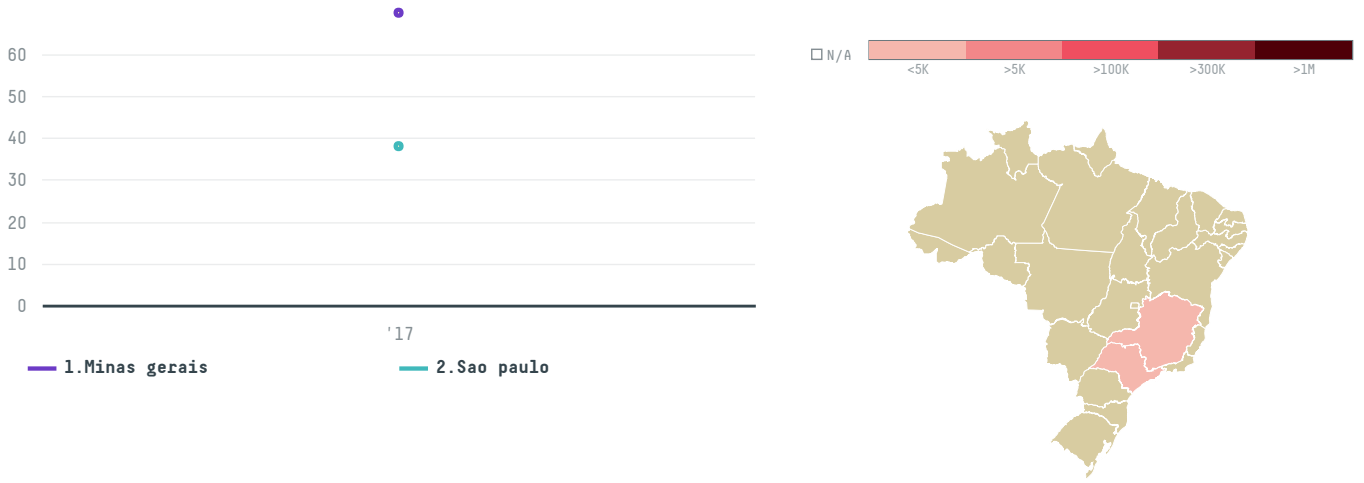

trase

Hamburg coffee company, hacofco mbh (exp-0468/17)

ACTIVITY	COMMODITY	COUNTRY	YEAR
Importer	Coffee	Brazil	2017

Hamburg coffee company, hacofco mbh (exp-0468/17) was the 688th largest importer of coffee from BRAZIL in 2017, accounting for 108 tons. As an importer, Hamburg coffee company, hacofco mbh (exp-0468/17) sources from 72 municipalities, or 11% of the coffee production municipalities. The main destination of the coffee imported by Hamburg coffee company, hacofco mbh (exp-0468/17) is Germany, accounting for 100% of the total.

TOP DESTINATION COUNTRIES OF COFFEE IMPORTED BY HAMBURG COFFEE COMPANY, HACOFCO MBH (EXP-0468/17):

COMPARING COMPANIES IMPORTING COFFEE FROM BRAZIL IN 2017

Trase is a partnership between

In collaboration with