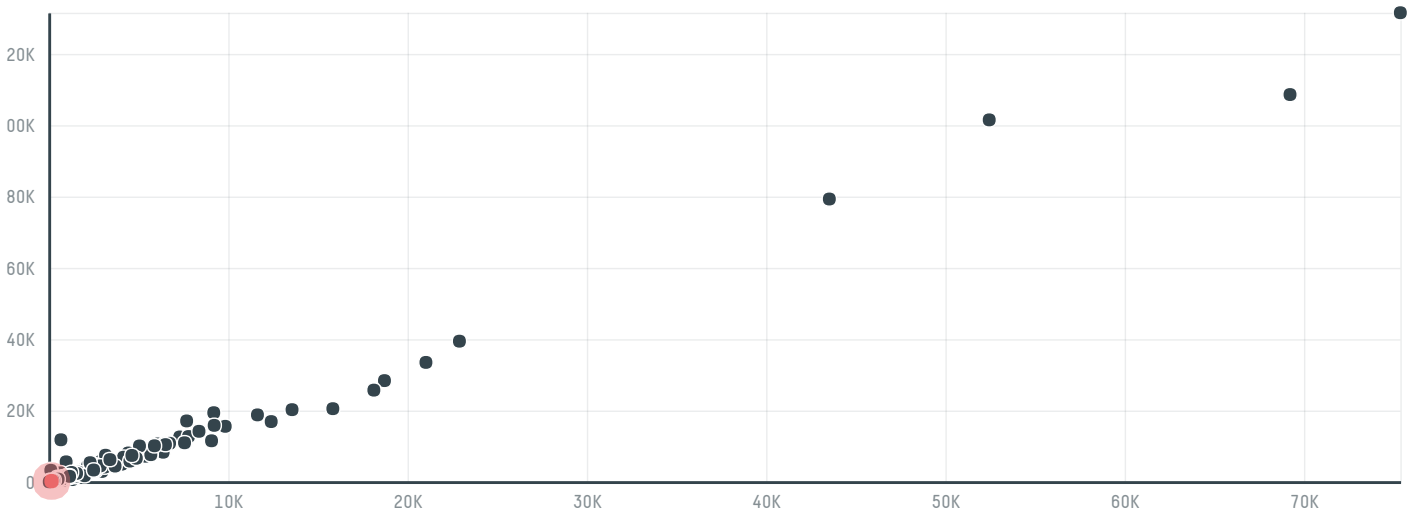

COMPARING COMPANIES IMPORTING COFFEE FROM BRAZIL IN 2017

Trase is a partnership between

In collaboration with

and many other organizations and individuals.

Donors

[Terms of Use](#) · [Privacy policy](#) · [Cookie policy](#) · [Contact us](#)

This website uses cookies to provide you with an improved user experience. By continuing to browse this site, you consent to the use of cookies and similar technologies. Please visit our [privacy policy](#) for further details.

I AGREE