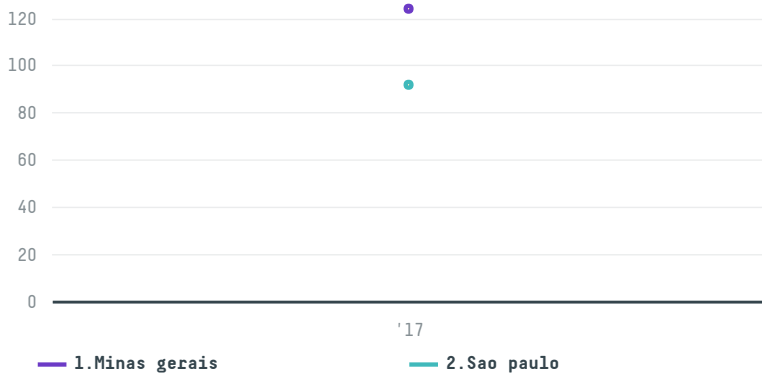

COMPARING COMPANIES IMPORTING COFFEE FROM BRAZIL IN 2017

Trase is a partnership between

In collaboration with

and many other organizations and individuals.

Donors

[Terms of Use](#) · [Privacy policy](#) · [Cookie policy](#) · [Contact us](#)

This website uses cookies to provide you with an improved user experience. By continuing to browse this site, you consent to the use of cookies and similar technologies. Please visit our [privacy policy](#) for further details.

I AGREE