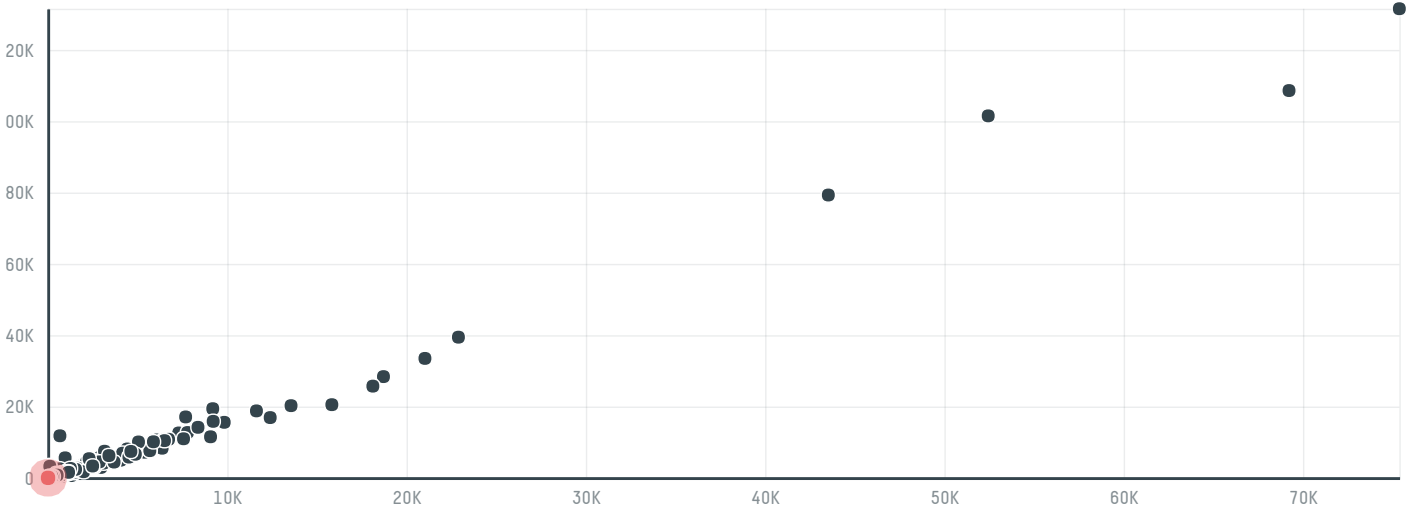

TOP DESTINATION COUNTRIES OF COFFEE IMPORTED BY HAMBURG COFFEE COMPANY, HACOFCO MBH (EXP 0723 16K):

□ N/A <5K >5K >100K >300K >1M

COMPARING COMPANIES IMPORTING COFFEE FROM BRAZIL IN 2017

Trase is a partnership between