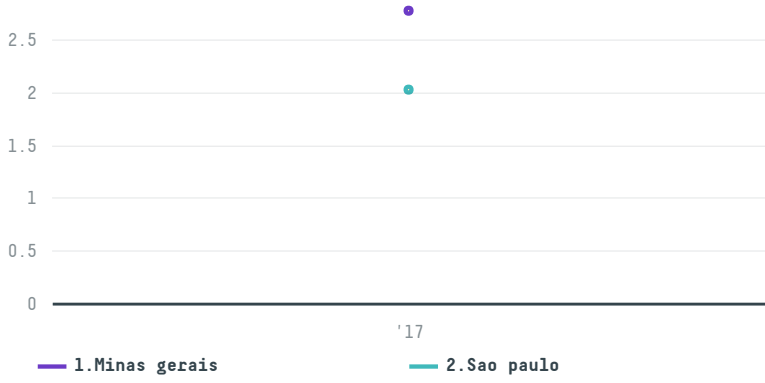

COMPARING COMPANIES IMPORTING COFFEE FROM BRAZIL IN 2017

Trase is a partnership between

In collaboration with

and many other organizations and individuals.

Donors

[Terms of Use](#) · [Privacy policy](#) · [Cookie policy](#) · [Contact us](#)

This website uses cookies to provide you with an improved user experience. By continuing to browse this site, you consent to the use of cookies and similar technologies. Please visit our [privacy policy](#) for further details.

I AGREE