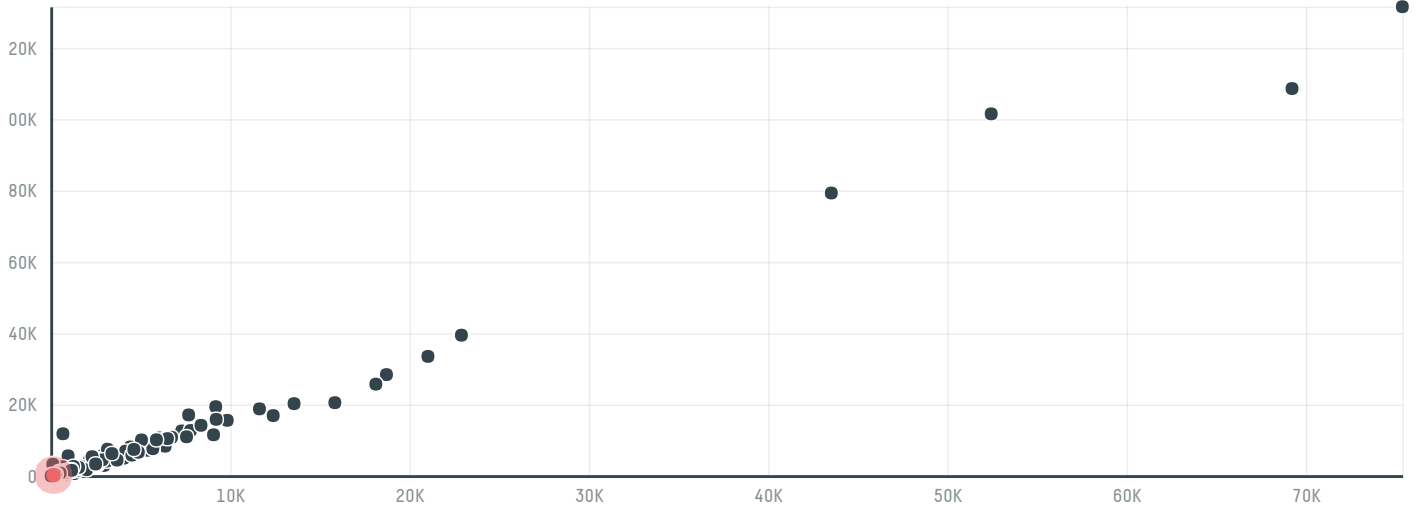

trase

Gollucke rothfos gmbh (exp 0223 17)

ACTIVITY COMMODITY COUNTRY YEAR
Importer **Coffee** **Brazil** **2017**

Gollucke rothfos gmbh (exp 0223 17) was the 462nd largest importer of coffee from BRAZIL in 2017, accounting for 216 tons. As an importer, Gollucke rothfos gmbh (exp 0223 17) sources from 72 municipalities, or 11% of the coffee production municipalities. The main destination of the coffee imported by Gollucke rothfos gmbh (exp 0223 17) is Germany, accounting for 100% of the total.

TOP DESTINATION COUNTRIES OF COFFEE IMPORTED BY GOLLUCKE ROTHFOS GMBH (EXP 0223 17):

COMPARING COMPANIES IMPORTING COFFEE FROM BRAZIL IN 2017

Trase is a partnership between

In collaboration with

and many other organizations and individuals.