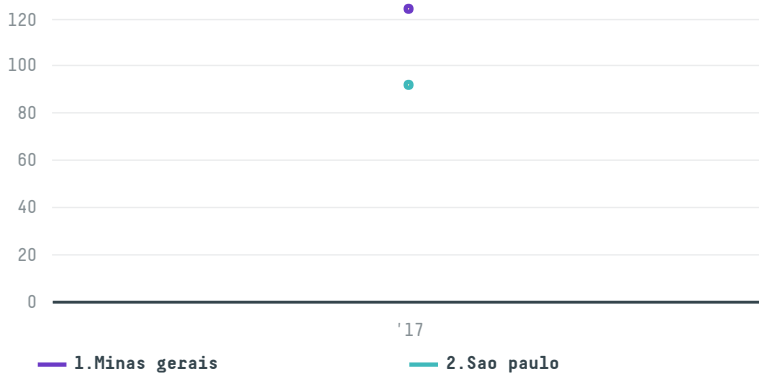

trase

Gollucke rothfos gmbh (exp 0223 17)

ACTIVITY COMMODITY COUNTRY YEAR
Importer **Coffee** **Brazil** **2017**

Gollucke rothfos gmbh (exp 0223 17) was the 462nd largest importer of coffee from BRAZIL in 2017, accounting for 216 tons. As an importer, Gollucke rothfos gmbh (exp 0223 17) sources from 72 municipalities, or 11% of the coffee production municipalities. The main destination of the coffee imported by Gollucke rothfos gmbh (exp 0223 17) is Germany, accounting for 100% of the total.

TOP DESTINATION COUNTRIES OF COFFEE IMPORTED BY GOLLUCKE ROTHFOS GMBH (EXP 0223 17):

COMPARING COMPANIES IMPORTING COFFEE FROM BRAZIL IN 2017

Trase is a partnership between

In collaboration with

and many other organizations and individuals.