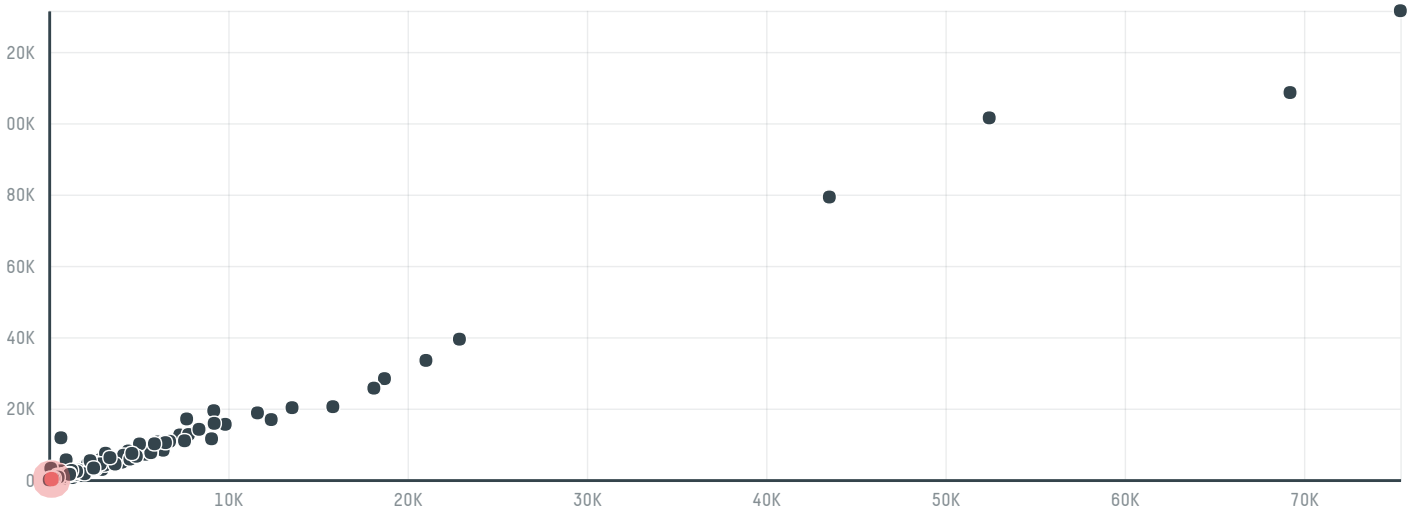

## Gollucke & rothfos gmbh (exp-0780/16b)

ACTIVITY	COMMODITY	COUNTRY	YEAR
<b>Importer</b>	<b>Coffee</b>	<b>Brazil</b>	<b>2017</b>

Gollucke & rothfos gmbh (exp-0780/16b) was the 458th largest importer of coffee from BRAZIL in 2017, accounting for 216 tons. As an importer, Gollucke & rothfos gmbh (exp-0780/16b) sources from 72 municipalities, or 11% of the coffee production municipalities. The main destination of the coffee imported by Gollucke & rothfos gmbh (exp-0780/16b) is Germany, accounting for 100% of the total.

### TOP DESTINATION COUNTRIES OF COFFEE IMPORTED BY GOLLUCKE & ROTHFOS GMBH (EXP-0780/16B):

COMPARING COMPANIES IMPORTING COFFEE FROM BRAZIL IN 2017

Trase is a partnership between

In collaboration with

and many other organizations and individuals.