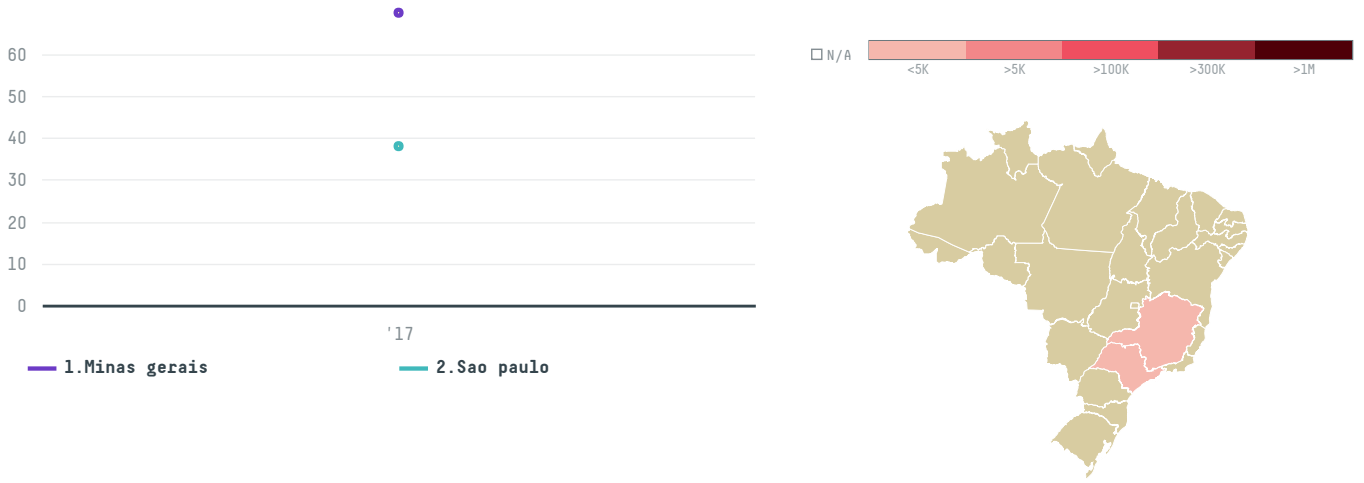

trase

Gollucke & rothfos gmbh (exp-0554/17a)

ACTIVITY	COMMODITY	COUNTRY	YEAR
Importer	Coffee	Brazil	2017

Gollucke & rothfos gmbh (exp-0554/17a) was the 679th largest importer of coffee from BRAZIL in 2017, accounting for 108 tons. As an importer, Gollucke & rothfos gmbh (exp-0554/17a) sources from 72 municipalities, or 11% of the coffee production municipalities. The main destination of the coffee imported by Gollucke & rothfos gmbh (exp-0554/17a) is Germany, accounting for 100% of the total.

TOP DESTINATION COUNTRIES OF COFFEE IMPORTED BY GOLLUCKE & ROTHFOS GMBH (EXP-0554/17A):

COMPARING COMPANIES IMPORTING COFFEE FROM BRAZIL IN 2017

Trase is a partnership between

In collaboration with

and many other organizations and individuals.