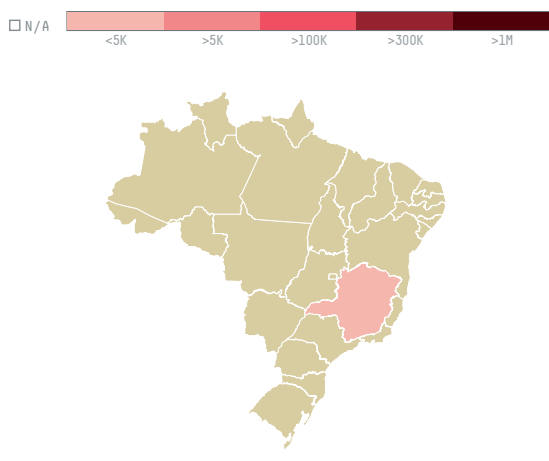

## Gollucke & rothfos gmbh (exp-0553/17b)

ACTIVITY	COMMODITY	COUNTRY	YEAR
<b>Importer</b>	<b>Coffee</b>	<b>Brazil</b>	<b>2017</b>

Gollucke & rothfos gmbh (exp-0553/17b) was the 465th largest importer of coffee from BRAZIL in 2017, accounting for 216 tons. As an importer, Gollucke & rothfos gmbh (exp-0553/17b) sources from 72 municipalities, or 11% of the coffee production municipalities. The main destination of the coffee imported by Gollucke & rothfos gmbh (exp-0553/17b) is Germany, accounting for 100% of the total.

### TOP DESTINATION COUNTRIES OF COFFEE IMPORTED BY GOLLUCKE & ROTHFOS GMBH (EXP-0553/17B):

□ N/A  <5K  >5K  >100K  >300K  >1M

COMPARING COMPANIES IMPORTING COFFEE FROM BRAZIL IN 2017

Trase is a partnership between