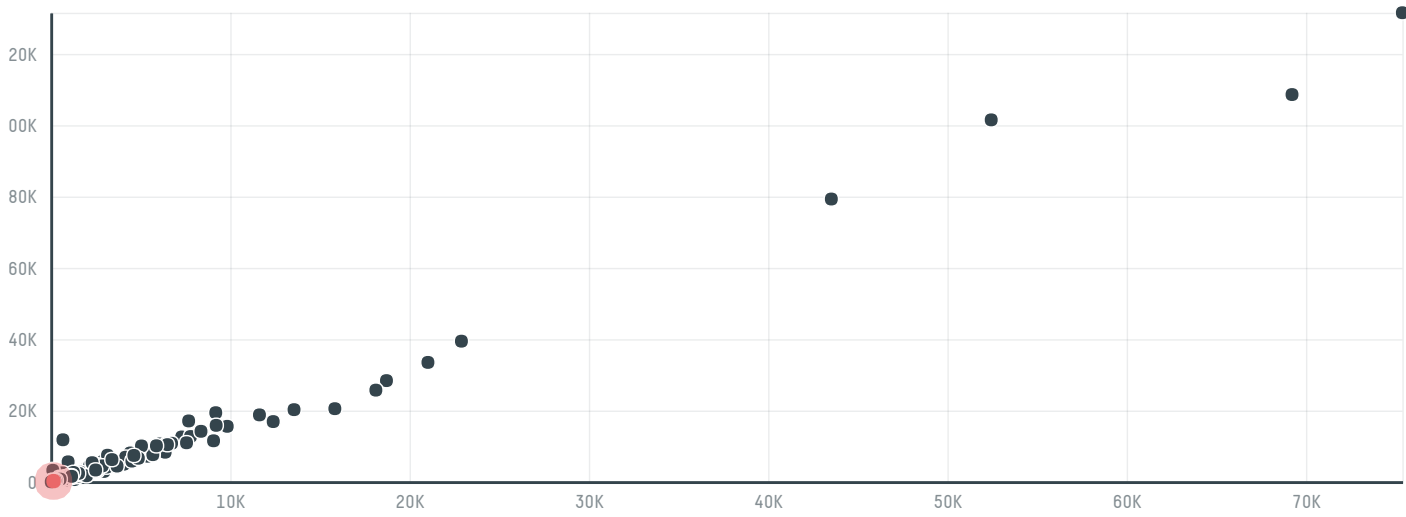

### TOP DESTINATION COUNTRIES OF COFFEE IMPORTED BY GOLLUCKE & ROTHFOS GMBH (EXP-0553/17B):

□ N/A  <5K  >5K  >100K  >300K  >1M

COMPARING COMPANIES IMPORTING COFFEE FROM BRAZIL IN 2017

Trase is a partnership between