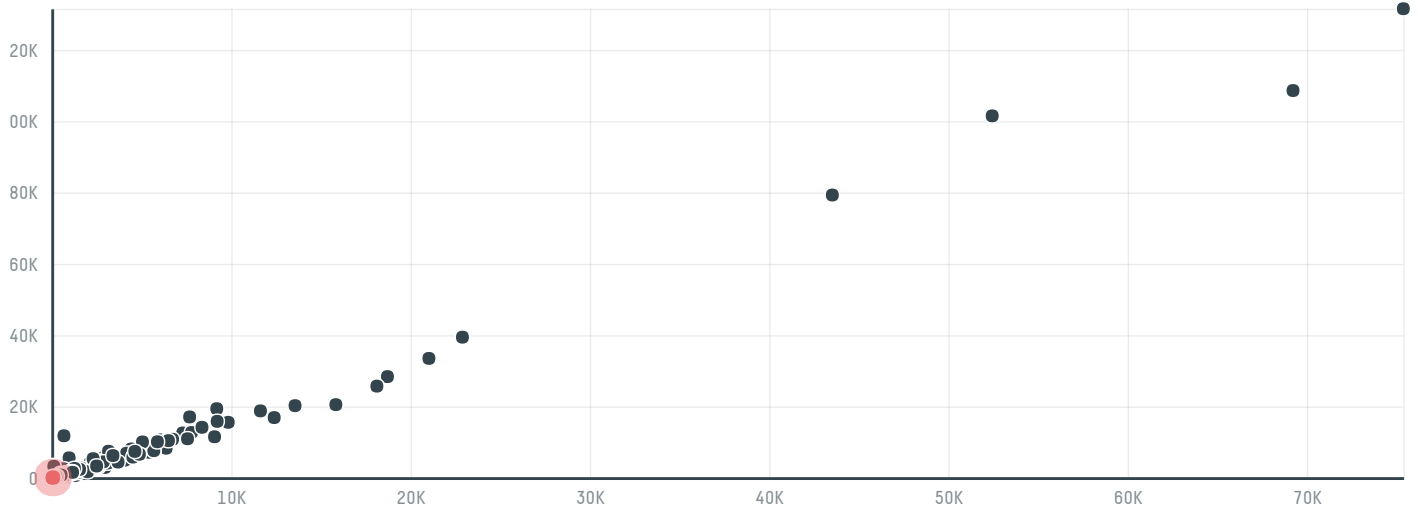

trase

Gollucke & rothfos gmbh (exp-0548/17)

ACTIVITY COMMODITY COUNTRY YEAR
Importer **Coffee** **Brazil** **2017**

Gollucke & rothfos gmbh (exp-0548/17) was the 776th largest importer of coffee from BRAZIL in 2017, accounting for 86 tons. As an importer, Gollucke & rothfos gmbh (exp-0548/17) sources from 72 municipalities, or 11% of the coffee production municipalities. The main destination of the coffee imported by Gollucke & rothfos gmbh (exp-0548/17) is Germany, accounting for 100% of the total.

TOP DESTINATION COUNTRIES OF COFFEE IMPORTED BY GOLLUCKE & ROTHFOS GMBH (EXP-0548/17):

COMPARING COMPANIES IMPORTING COFFEE FROM BRAZIL IN 2017

Trase is a partnership between

In collaboration with

and many other organizations and individuals.