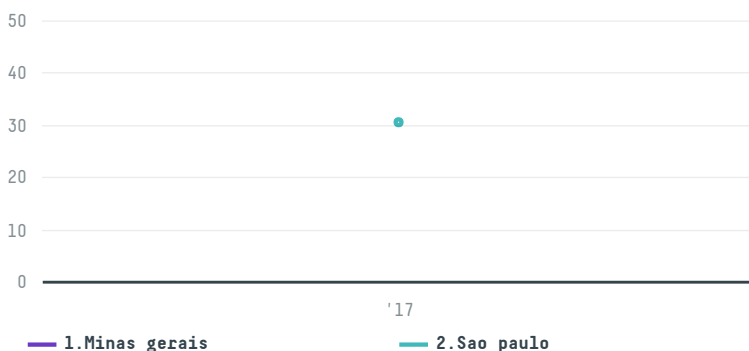

trase

Gollucke & rothfos gmbh (exp-0548/17)

ACTIVITY COMMODITY COUNTRY YEAR
Importer **Coffee** **Brazil** **2017**

Gollucke & rothfos gmbh (exp-0548/17) was the 776th largest importer of coffee from BRAZIL in 2017, accounting for 86 tons. As an importer, Gollucke & rothfos gmbh (exp-0548/17) sources from 72 municipalities, or 11% of the coffee production municipalities. The main destination of the coffee imported by Gollucke & rothfos gmbh (exp-0548/17) is Germany, accounting for 100% of the total.

TOP DESTINATION COUNTRIES OF COFFEE IMPORTED BY GOLLUCKE & ROTHFOS GMBH (EXP-0548/17):

COMPARING COMPANIES IMPORTING COFFEE FROM BRAZIL IN 2017

Trase is a partnership between

In collaboration with

and many other organizations and individuals.