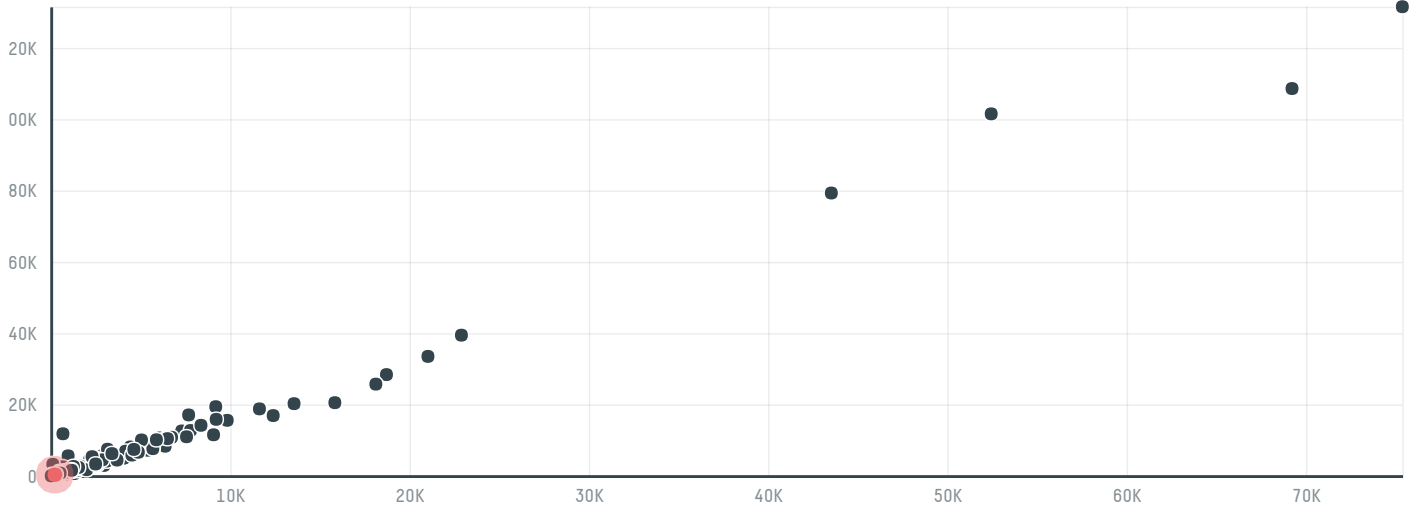

trase

Gollucke & rothfos gmbh (exp-0286/16)

ACTIVITY COMMODITY COUNTRY YEAR
Importer **Coffee** **Brazil** **2017**

Gollucke & rothfos gmbh (exp-0286/16) was the 351st largest importer of coffee from BRAZIL in 2017, accounting for 324 tons. As an importer, Gollucke & rothfos gmbh (exp-0286/16) sources from 72 municipalities, or 11% of the coffee production municipalities. The main destination of the coffee imported by Gollucke & rothfos gmbh (exp-0286/16) is Germany, accounting for 100% of the total.

TOP DESTINATION COUNTRIES OF COFFEE IMPORTED BY GOLLUCKE & ROTHFOS GMBH (EXP-0286/16):

COMPARING COMPANIES IMPORTING COFFEE FROM BRAZIL IN 2017

Trase is a partnership between

In collaboration with

and many other organizations and individuals.