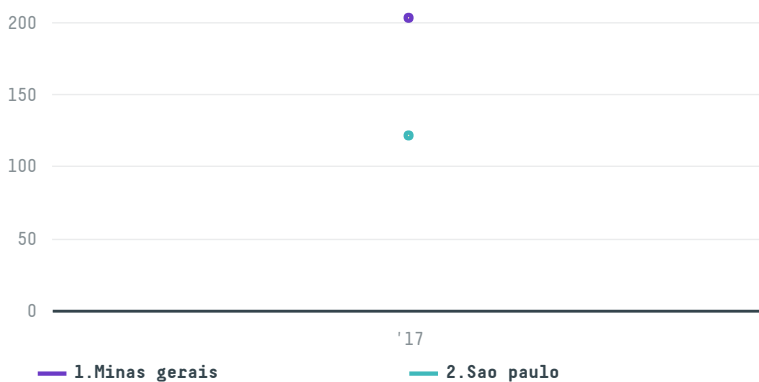

TOP DESTINATION COUNTRIES OF COFFEE IMPORTED BY GOLLUCKE & ROTHFOS GMBH (EXP-0286/16):