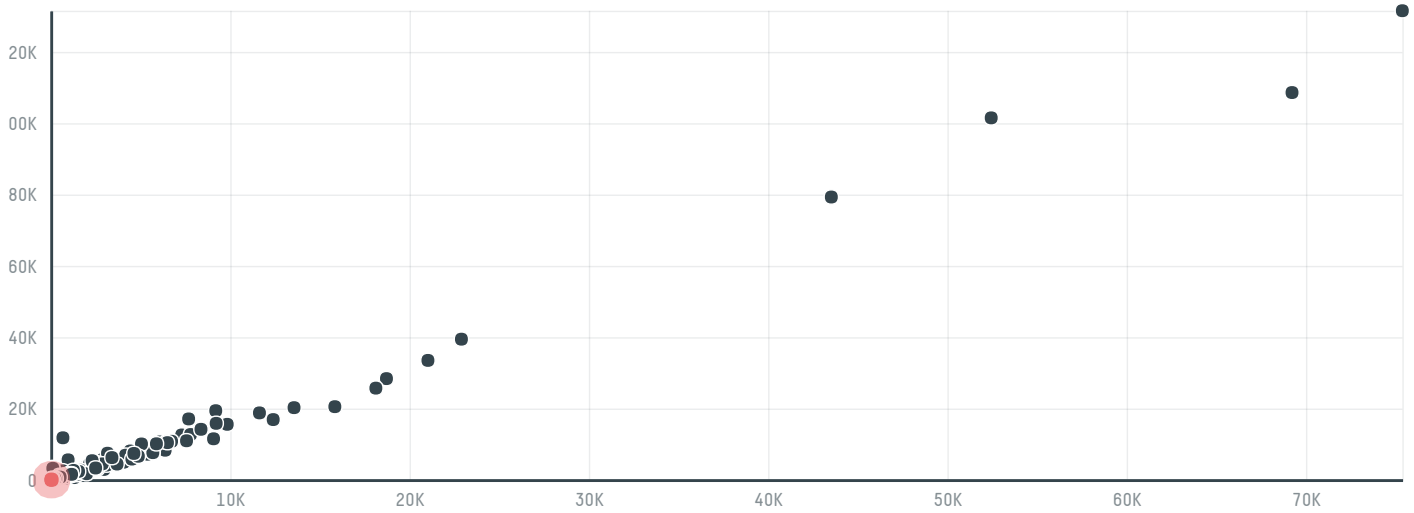

trase

Gollucke & rothfos gmbh (exp-0052/17c)

ACTIVITY	COMMODITY	COUNTRY	YEAR
Importer	Coffee	Brazil	2017

Gollucke & rothfos gmbh (exp-0052/17c) was the 983rd largest importer of coffee from BRAZIL in 2017, accounting for 43 tons. As an importer, Gollucke & rothfos gmbh (exp-0052/17c) sources from 72 municipalities, or 11% of the coffee production municipalities. The main destination of the coffee imported by Gollucke & rothfos gmbh (exp-0052/17c) is Germany, accounting for 100% of the total.

TOP DESTINATION COUNTRIES OF COFFEE IMPORTED BY GOLLUCKE & ROTHFOS GMBH (EXP-0052/17C):

COMPARING COMPANIES IMPORTING COFFEE FROM BRAZIL IN 2017

Trase is a partnership between

In collaboration with

and many other organizations and individuals.