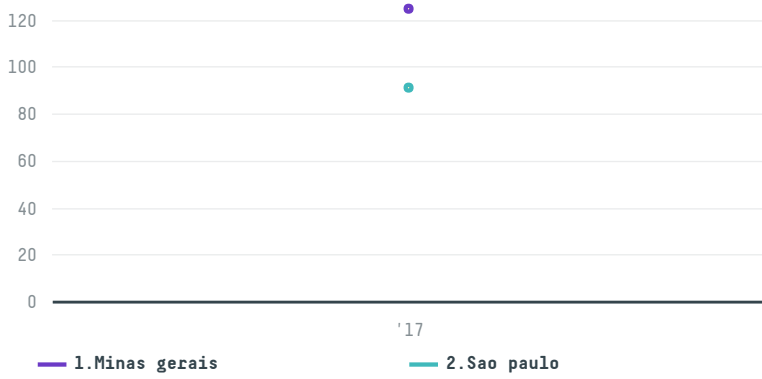

COMPARING COMPANIES IMPORTING COFFEE FROM BRAZIL IN 2017

Trase is a partnership between

In collaboration with

and many other organizations and individuals.

Donors

[Terms of Use](#) · [Privacy policy](#) · [Cookie policy](#) · [Contact us](#)

This website uses cookies to provide you with an improved user experience. By continuing to browse this site, you consent to the use of cookies and similar technologies. Please visit our [privacy policy](#) for further details.

I AGREE