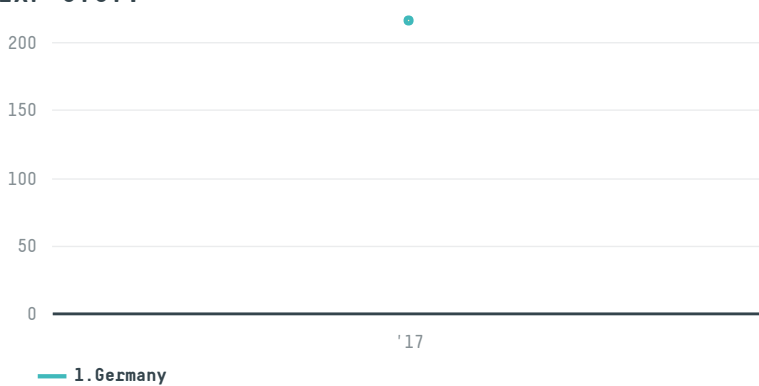

TOP DESTINATION COUNTRIES OF COFFEE IMPORTED BY GEBR. WESTHOFF GMBH & CO. ROH & ROSTKAFFEE KG (EXP-0707: