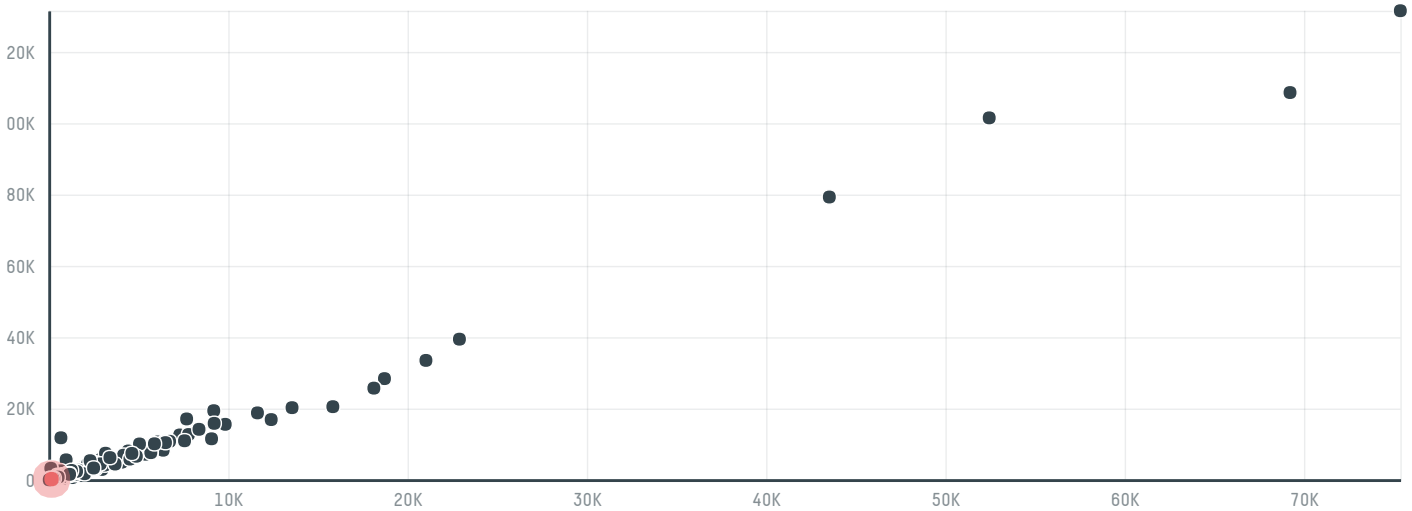

COMPARING COMPANIES IMPORTING COFFEE FROM BRAZIL IN 2017

Trase is a partnership between

In collaboration with

and many other organizations and individuals.

Donors

[Terms of Use](#) · [Privacy policy](#) · [Cookie policy](#) · [Contact us](#)

This website uses cookies to provide you with an improved user experience. By continuing to browse this site, you consent to the use of cookies and similar technologies. Please visit our [privacy policy](#) for further details.

I AGREE