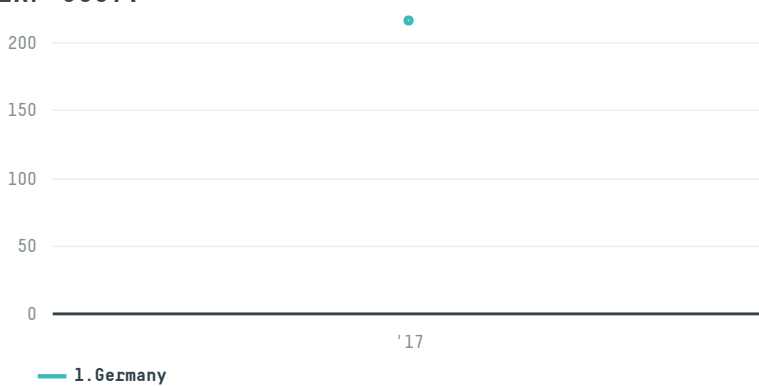

TOP DESTINATION COUNTRIES OF COFFEE IMPORTED BY GEBR. WESTHOFF GMBH & CO. ROH & ROSTKAFFEE KG (EXP-0697: