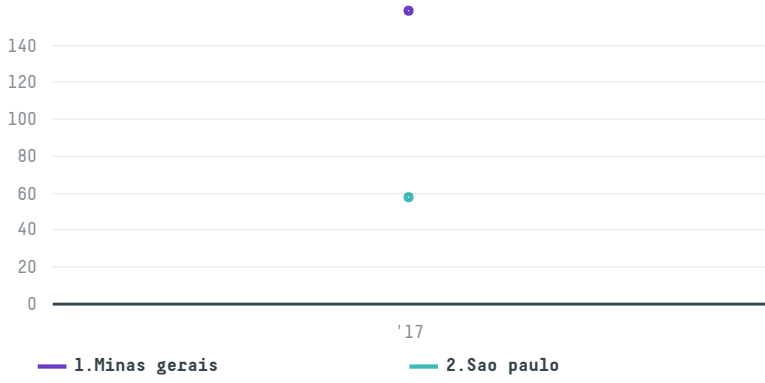

COMPARING COMPANIES IMPORTING COFFEE FROM BRAZIL IN 2017

Trase is a partnership between

In collaboration with

and many other organizations and individuals.

Donors

[Terms of Use](#) · [Privacy policy](#) · [Cookie policy](#) · [Contact us](#)

This website uses cookies to provide you with an improved user experience. By continuing to browse this site, you consent to the use of cookies and similar technologies. Please visit our [privacy policy](#) for further details.

I AGREE