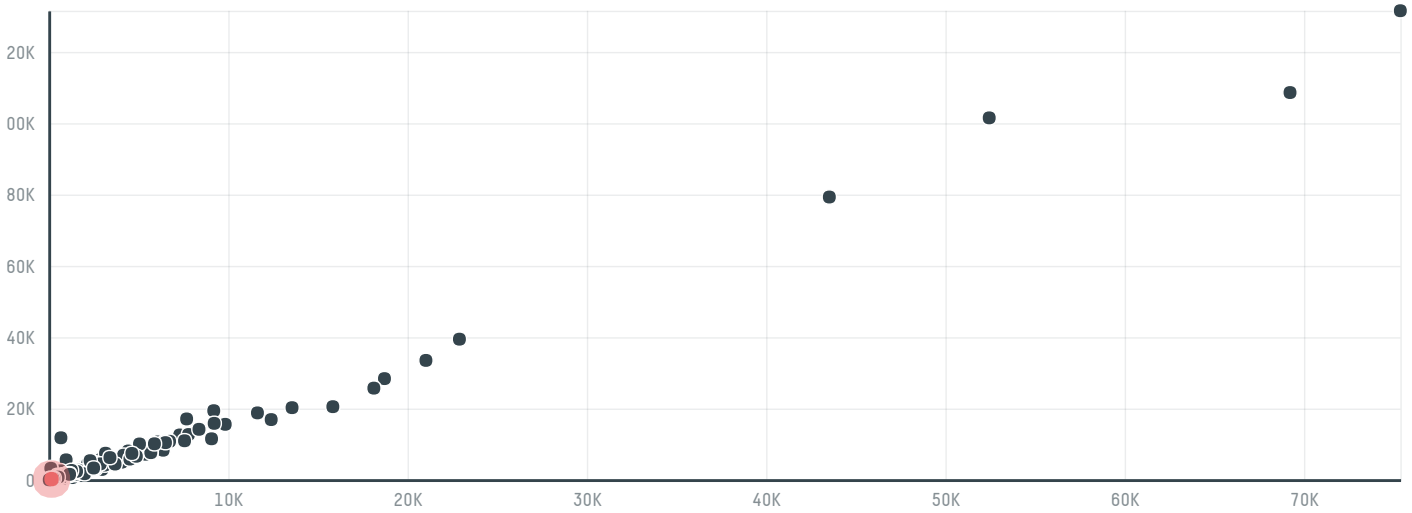

COMPARING COMPANIES IMPORTING COFFEE FROM BRAZIL IN 2017

Trase is a partnership between

In collaboration with

and many other organizations and individuals.

Donors

[Terms of Use](#) · [Privacy policy](#) · [Cookie policy](#) · [Contact us](#)

This website uses cookies to provide you with an improved user experience. By continuing to browse this site, you consent to the use of cookies and similar technologies. Please visit our [privacy policy](#) for further details.

I AGREE