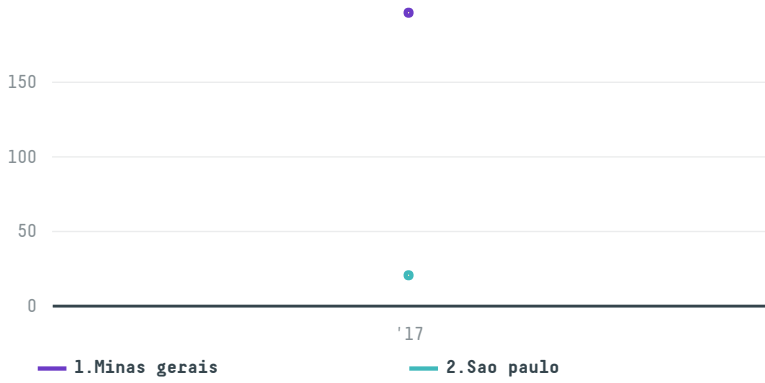

COMPARING COMPANIES IMPORTING COFFEE FROM BRAZIL IN 2017

Trase is a partnership between

In collaboration with

and many other organizations and individuals.

Donors

[Terms of Use](#) · [Privacy policy](#) · [Cookie policy](#) · [Contact us](#)

This website uses cookies to provide you with an improved user experience. By continuing to browse this site, you consent to the use of cookies and similar technologies. Please visit our [privacy policy](#) for further details.

I AGREE