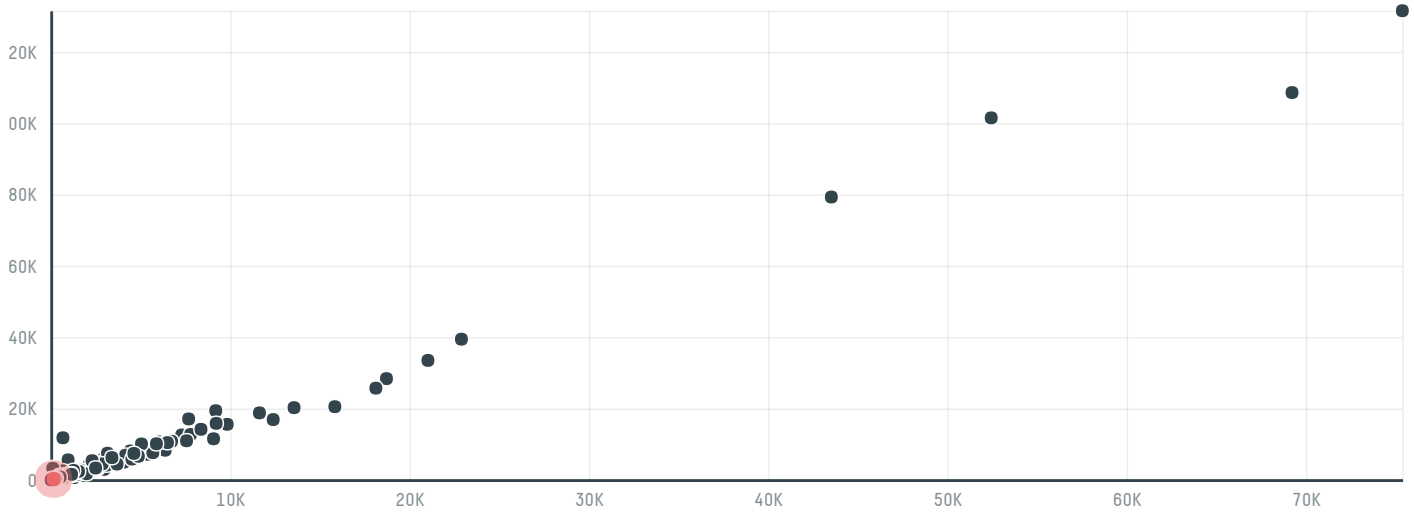

COMPARING COMPANIES IMPORTING COFFEE FROM BRAZIL IN 2017

Trase is a partnership between

In collaboration with

and many other organizations and individuals.

Donors

[Terms of Use](#) · [Privacy policy](#) · [Cookie policy](#) · [Contact us](#)

This website uses cookies to provide you with an improved user experience. By continuing to browse this site, you consent to the use of cookies and similar technologies. Please visit our [privacy policy](#) for further details.

I AGREE