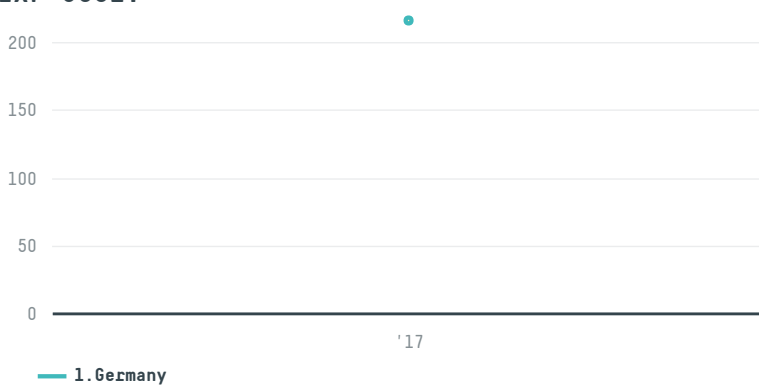

TOP DESTINATION COUNTRIES OF COFFEE IMPORTED BY GEBR. WESTHOFF GMBH & CO. ROH & ROSTKAFFEE KG (EXP-0682: