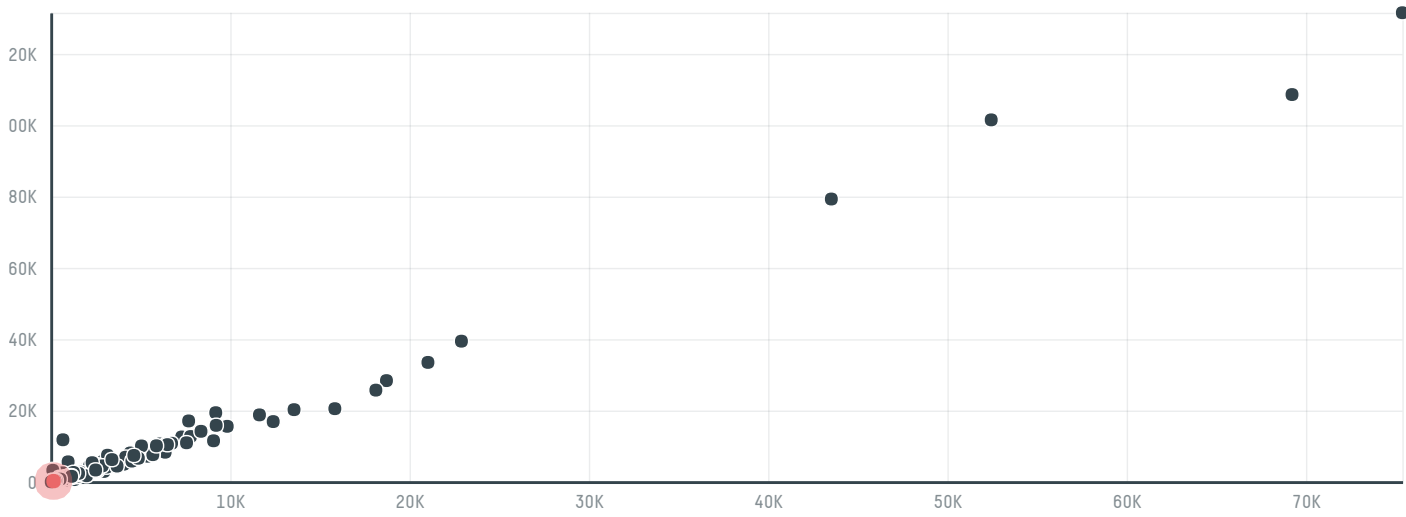

COMPARING COMPANIES IMPORTING COFFEE FROM BRAZIL IN 2017

Trase is a partnership between

In collaboration with

and many other organizations and individuals.

Donors

[Terms of Use](#) · [Privacy policy](#) · [Cookie policy](#) · [Contact us](#)

This website uses cookies to provide you with an improved user experience. By continuing to browse this site, you consent to the use of cookies and similar technologies. Please visit our [privacy policy](#) for further details.

I AGREE