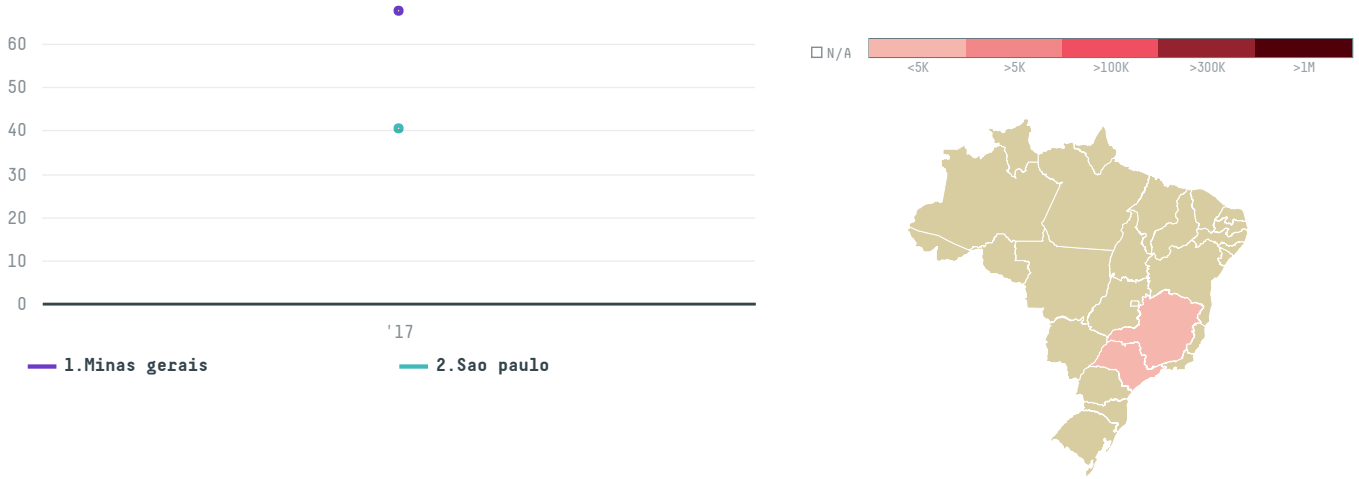

COMPARING COMPANIES IMPORTING COFFEE FROM BRAZIL IN 2017

Trase is a partnership between

In collaboration with

and many other organizations and individuals.

Donors

[Terms of Use](#) · [Privacy policy](#) · [Cookie policy](#) · [Contact us](#)

This website uses cookies to provide you with an improved user experience. By continuing to browse this site, you consent to the use of cookies and similar technologies. Please visit our [privacy policy](#) for further details.

I AGREE