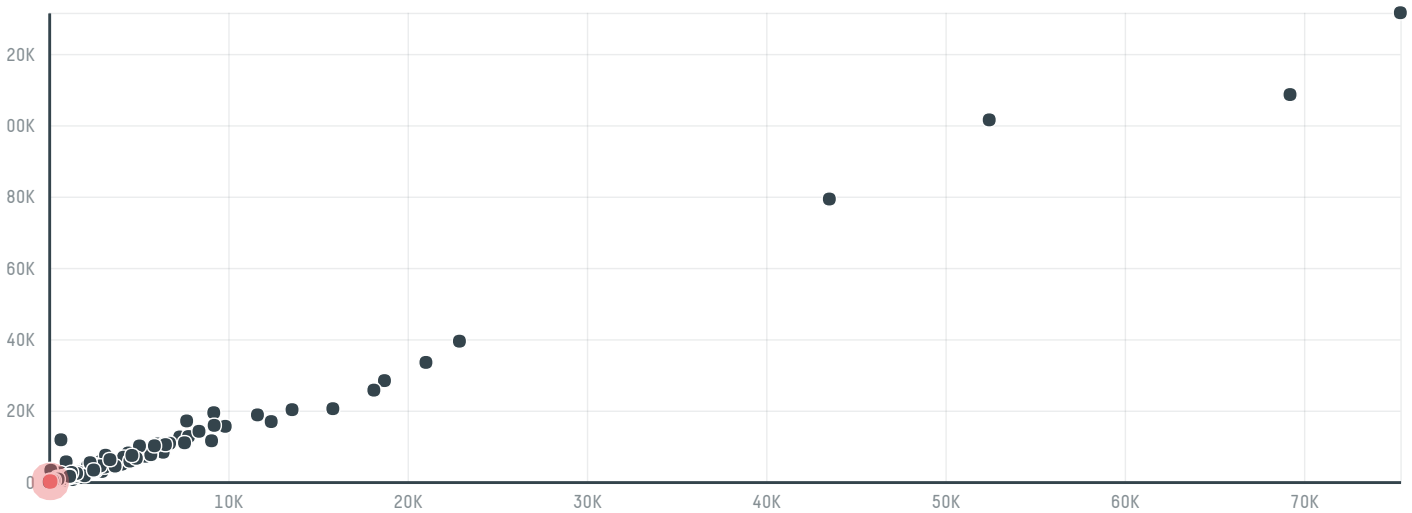

COMPARING COMPANIES IMPORTING COFFEE FROM BRAZIL IN 2017

Trase is a partnership between

In collaboration with

and many other organizations and individuals.

Donors

[Terms of Use](#) · [Privacy policy](#) · [Cookie policy](#) · [Contact us](#)

This website uses cookies to provide you with an improved user experience. By continuing to browse this site, you consent to the use of cookies and similar technologies. Please visit our [privacy policy](#) for further details.

I AGREE