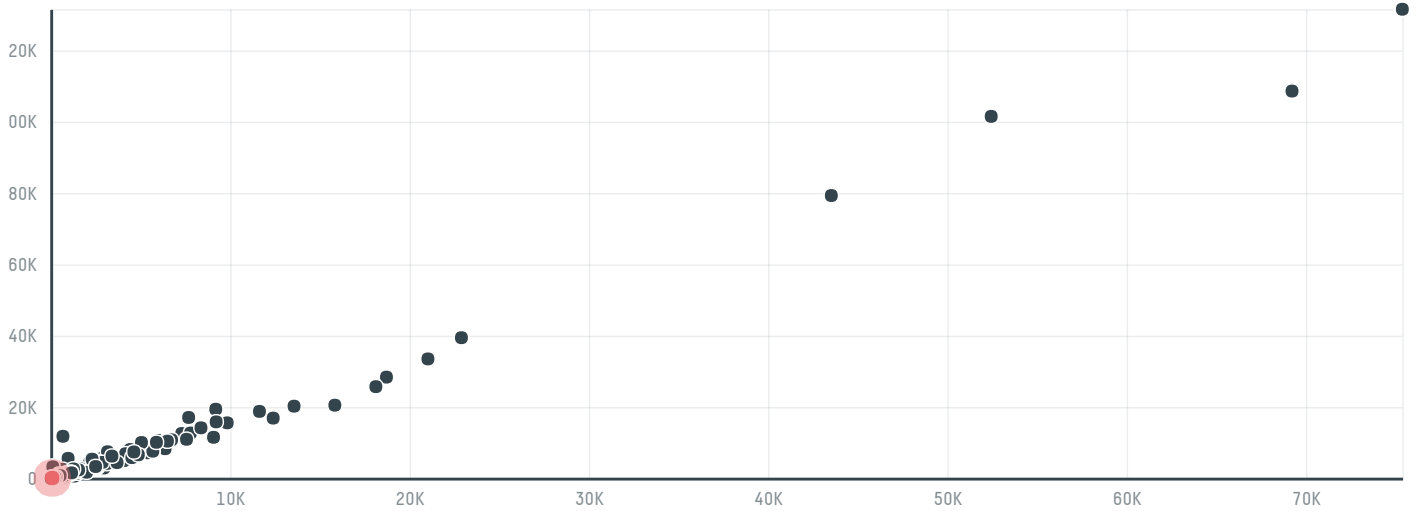

COMPARING COMPANIES IMPORTING COFFEE FROM BRAZIL IN 2017

Trase is a partnership between

In collaboration with

and many other organizations and individuals.

Donors

[Terms of Use](#) · [Privacy policy](#) · [Cookie policy](#) · [Contact us](#)