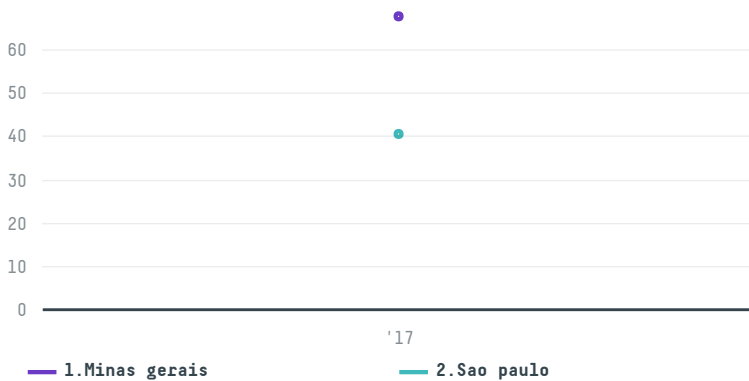

TOP DESTINATION COUNTRIES OF COFFEE IMPORTED BY CFSIT INC (EXP-0849/16E):