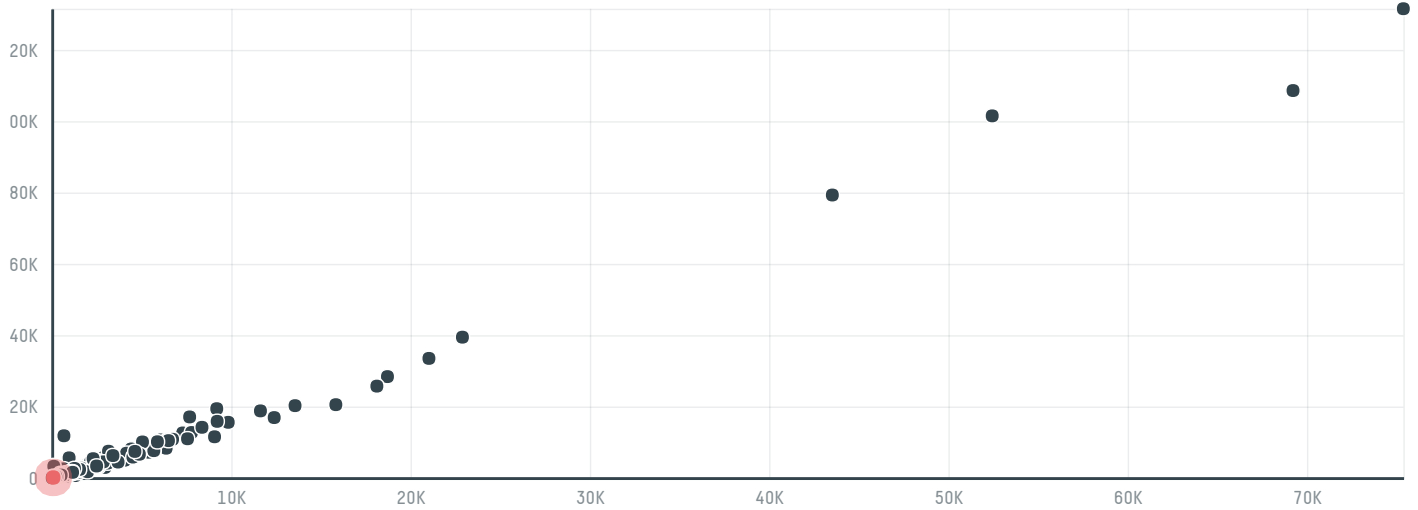

trase

Bernhard rothfos gmbh (exp-0807/16)

ACTIVITY COMMODITY COUNTRY YEAR
Importer **Coffee** **Brazil** **2017**

Bernhard rothfos gmbh (exp-0807/16) was the 695th largest importer of coffee from BRAZIL in 2017, accounting for 108 tons. As an importer, Bernhard rothfos gmbh (exp-0807/16) sources from 72 municipalities, or 11% of the coffee production municipalities. The main destination of the coffee imported by Bernhard rothfos gmbh (exp-0807/16) is Germany, accounting for 100% of the total.

TOP DESTINATION COUNTRIES OF COFFEE IMPORTED BY BERNHARD ROTHFOS GMBH (EXP-0807/16):

COMPARING COMPANIES IMPORTING COFFEE FROM BRAZIL IN 2017

Trase is a partnership between

In collaboration with

and many other organizations and individuals.