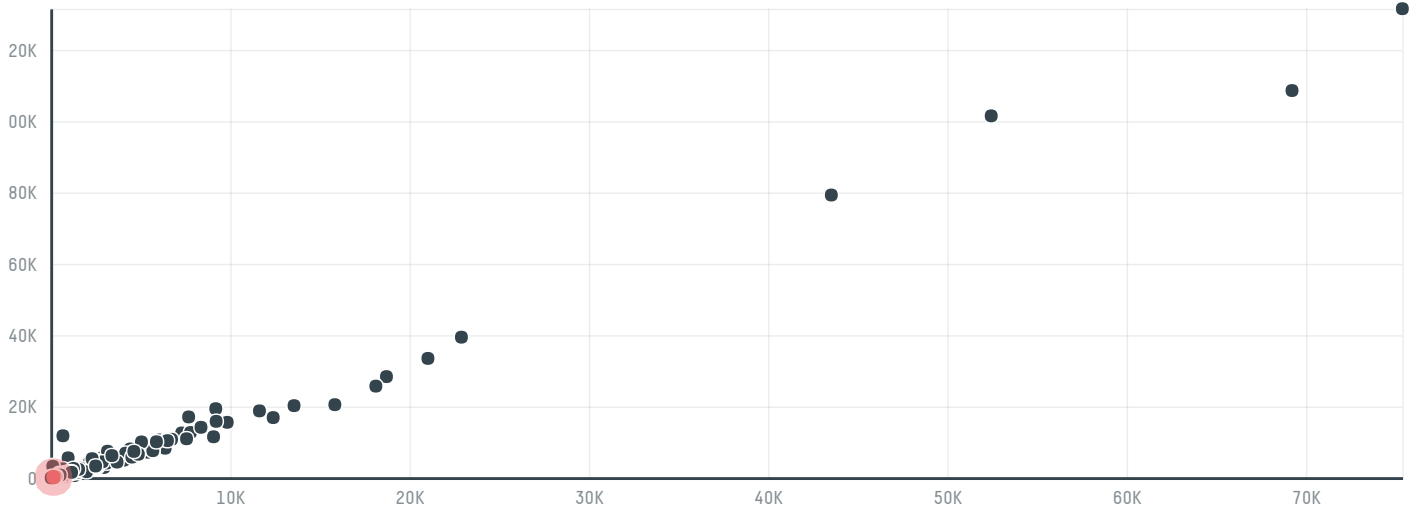

trase

Bernhard rothfos gmbh (exp-0758/16)

ACTIVITY COMMODITY COUNTRY YEAR
Importer **Coffee** **Brazil** **2017**

Bernhard rothfos gmbh (exp-0758/16) was the 463rd largest importer of coffee from BRAZIL in 2017, accounting for 216 tons. As an importer, Bernhard rothfos gmbh (exp-0758/16) sources from 72 municipalities, or 11% of the coffee production municipalities. The main destination of the coffee imported by Bernhard rothfos gmbh (exp-0758/16) is Germany, accounting for 100% of the total.

TOP DESTINATION COUNTRIES OF COFFEE IMPORTED BY BERNHARD ROTHFOS GMBH (EXP-0758/16):

COMPARING COMPANIES IMPORTING COFFEE FROM BRAZIL IN 2017

Trase is a partnership between

In collaboration with

and many other organizations and individuals.