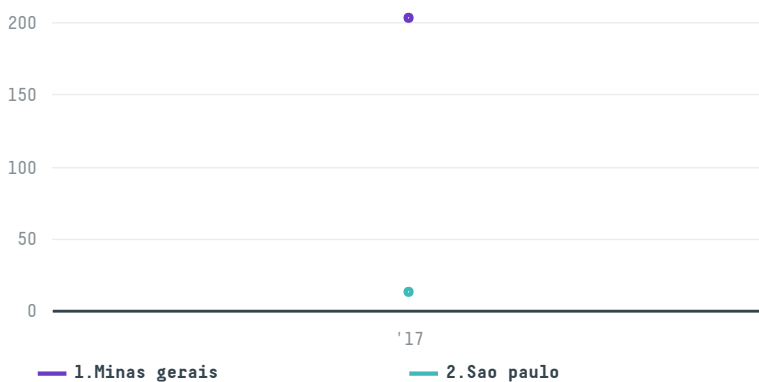

trase

Bernhard rothfos gmbh (exp-0758/16)

ACTIVITY COMMODITY COUNTRY YEAR
Importer **Coffee** **Brazil** **2017**

Bernhard rothfos gmbh (exp-0758/16) was the 463rd largest importer of coffee from BRAZIL in 2017, accounting for 216 tons. As an importer, Bernhard rothfos gmbh (exp-0758/16) sources from 72 municipalities, or 11% of the coffee production municipalities. The main destination of the coffee imported by Bernhard rothfos gmbh (exp-0758/16) is Germany, accounting for 100% of the total.

TOP DESTINATION COUNTRIES OF COFFEE IMPORTED BY BERNHARD ROTHFOS GMBH (EXP-0758/16):

COMPARING COMPANIES IMPORTING COFFEE FROM BRAZIL IN 2017

Trase is a partnership between

In collaboration with

and many other organizations and individuals.