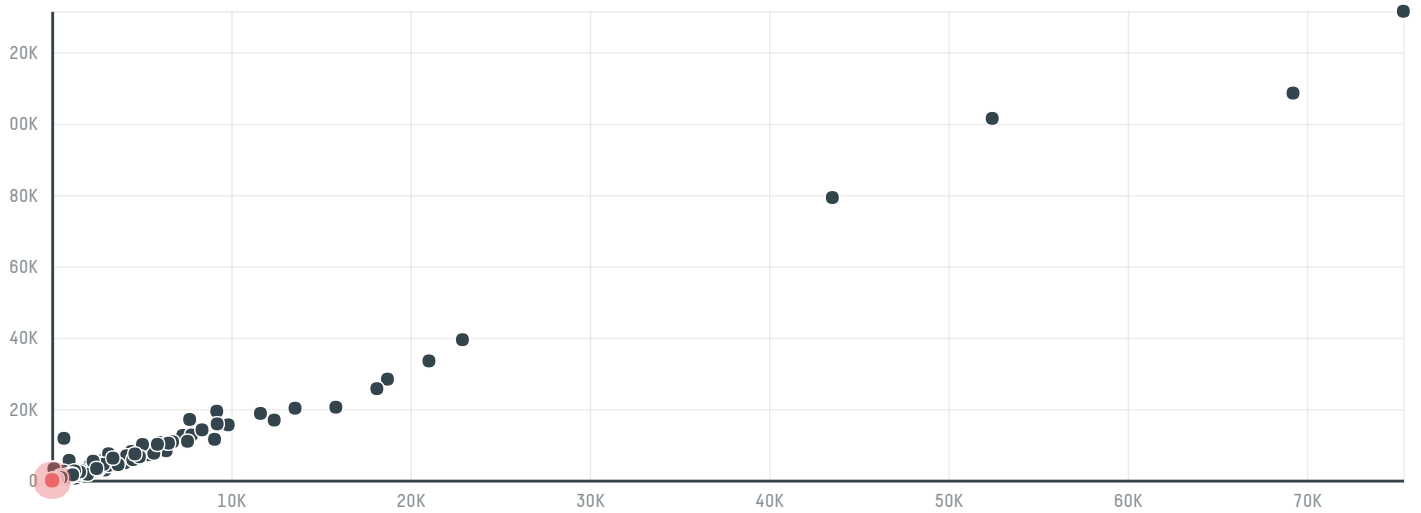

COMPARING COMPANIES IMPORTING COFFEE FROM BRAZIL IN 2017

Trase is a partnership between

In collaboration with

and many other organizations and individuals.

Donors

[Terms of Use](#) · [Privacy policy](#) · [Cookie policy](#) · [Contact us](#)