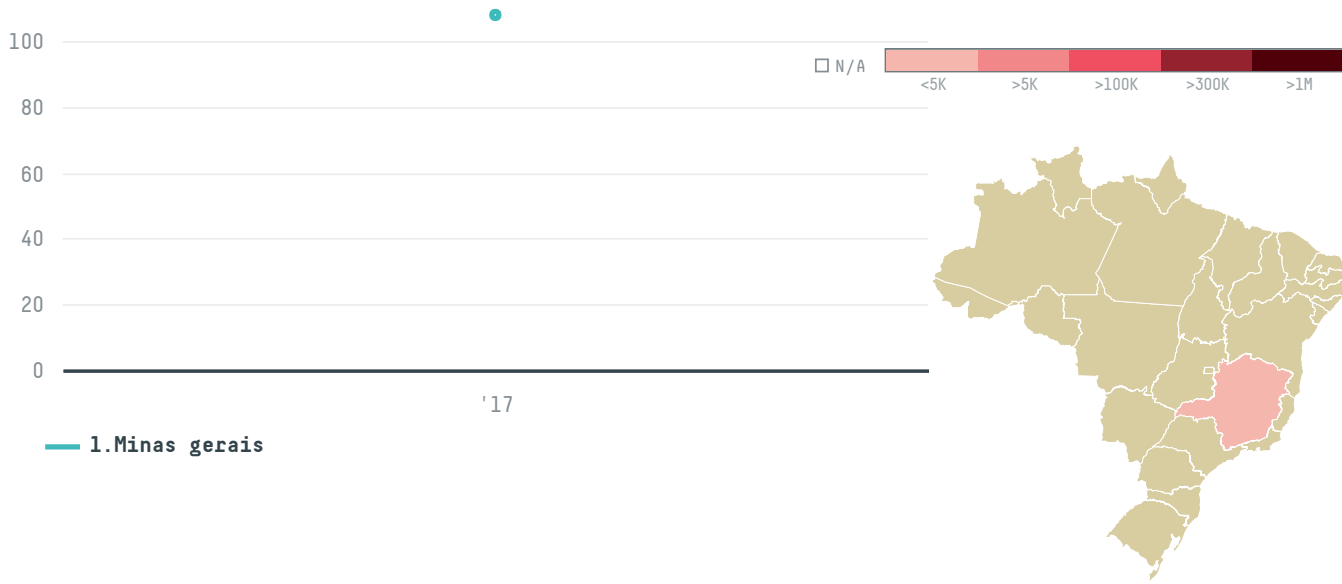

Trase is a partnership between

In collaboration with

and many other organizations

Donors

This website uses cookies to provide you with an improved user experience. By continuing to browse this site, you consent to the use of cookies and similar technologies. Please visit our [privacy policy](#) for further details.

I AGREE