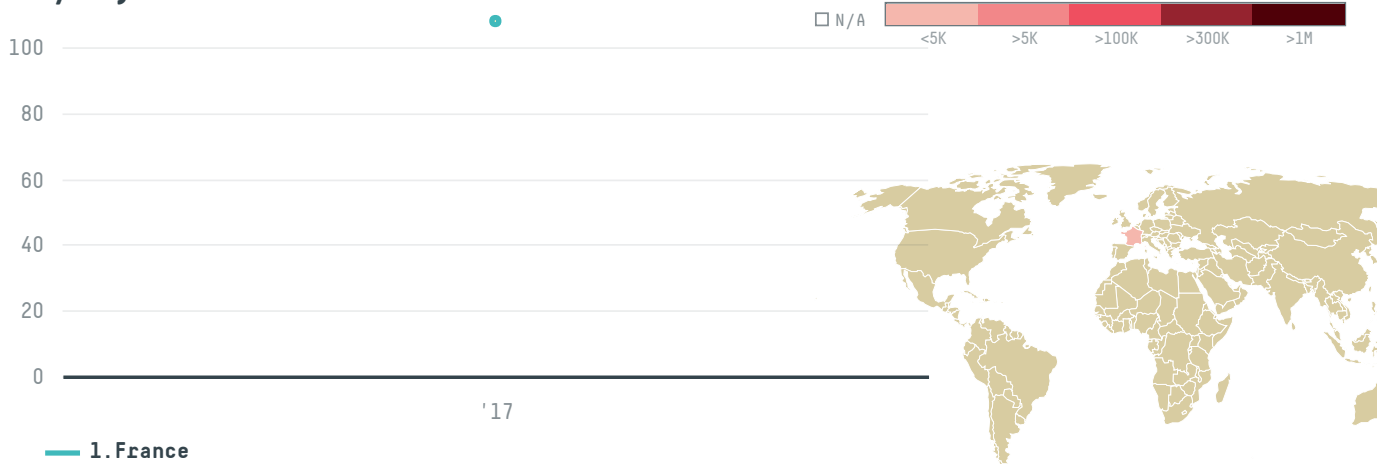

TOP DESTINATION COUNTRIES OF COFFEE IMPORTED BY LUIGI LAVAZZA S.P.A. (EXP- 0464/17):

This website uses cookies to provide you with an improved user experience. By continuing to browse this site, you consent to the use of cookies and similar technologies. Please visit our [privacy policy](#) for further details.

I AGREE