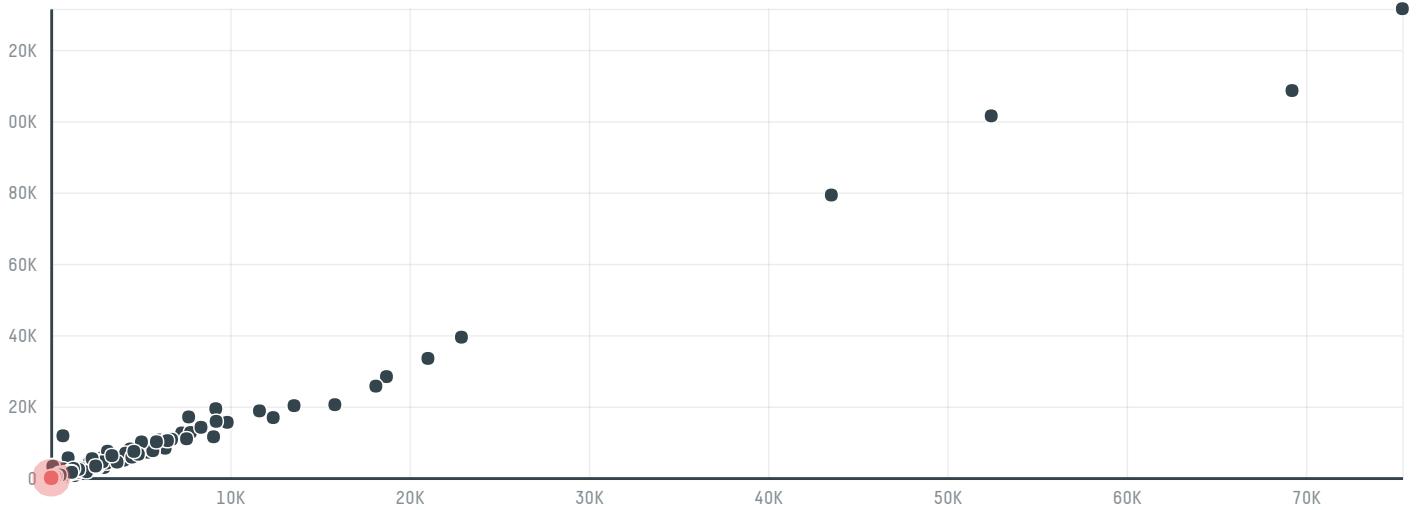

trase

Luigi lavazza s.p.a. (exp-0275/17)

ACTIVITY	COMMODITY	COUNTRY	YEAR
Importer	Coffee	Brazil	2017

Luigi lavazza s.p.a. (exp-0275/17) was the 1171st largest importer of coffee from BRAZIL in 2017, accounting for 20 tons. As an importer, Luigi lavazza s.p.a. (exp-0275/17) sources from 11 municipalities, or 2% of the coffee production municipalities. The main destination of the coffee imported by Luigi lavazza s.p.a. (exp-0275/17) is France, accounting for 100% of the total.

TOP DESTINATION COUNTRIES OF COFFEE IMPORTED BY LUIGI LAVAZZA S.P.A. (EXP-0275/17):

COMPARING COMPANIES IMPORTING COFFEE FROM BRAZIL IN 2017

Trase is a partnership between

In collaboration with

and many other organizations and individuals.