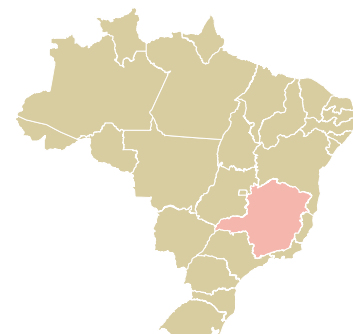

trase

Luigi lavazza s.p.a. (exp-0275/17)

ACTIVITY	COMMODITY	COUNTRY	YEAR
Importer	Coffee	Brazil	2017

Luigi lavazza s.p.a. (exp-0275/17) was the 1171st largest importer of coffee from BRAZIL in 2017, accounting for 20 tons. As an importer, Luigi lavazza s.p.a. (exp-0275/17) sources from 11 municipalities, or 2% of the coffee production municipalities. The main destination of the coffee imported by Luigi lavazza s.p.a. (exp-0275/17) is France, accounting for 100% of the total.

TOP DESTINATION COUNTRIES OF COFFEE IMPORTED BY LUIGI LAVAZZA S.P.A. (EXP-0275/17):

COMPARING COMPANIES IMPORTING COFFEE FROM BRAZIL IN 2017

Trase is a partnership between

In collaboration with

and many other organizations and individuals.