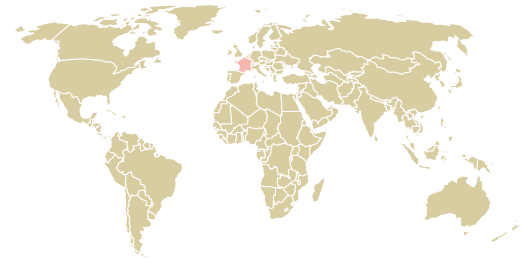

trase

Luigi lavazza s.p.a. (exp-0275/17)

ACTIVITY	COMMODITY	COUNTRY	YEAR
Importer	Coffee	Brazil	2017

Luigi lavazza s.p.a. (exp-0275/17) was the 1171st largest importer of coffee from BRAZIL in 2017, accounting for 20 tons. As an importer, Luigi lavazza s.p.a. (exp-0275/17) sources from 11 municipalities, or 2% of the coffee production municipalities. The main destination of the coffee imported by Luigi lavazza s.p.a. (exp-0275/17) is France, accounting for 100% of the total.

TOP DESTINATION COUNTRIES OF COFFEE IMPORTED BY LUIGI LAVAZZA S.P.A. (EXP-0275/17):

COMPARING COMPANIES IMPORTING COFFEE FROM BRAZIL IN 2017

Trase is a partnership between

In collaboration with

and many other organizations and individuals.