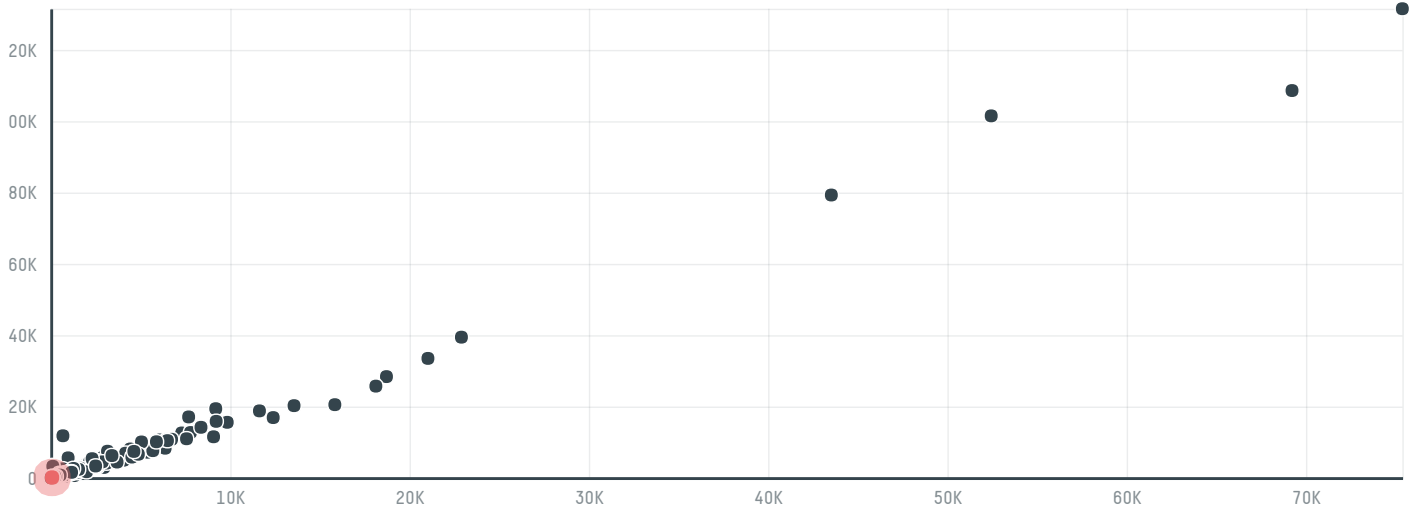

trase

Luigi lavazza s.p.a. (exp-0196/17)

| ACTIVITY | COMMODITY | COUNTRY | YEAR |
|-----------------|---------------|---------------|-------------|
| Importer | Coffee | Brazil | 2017 |

Luigi lavazza s.p.a. (exp-0196/17) was the 715th largest importer of coffee from BRAZIL in 2017, accounting for 100 tons. As an importer, Luigi lavazza s.p.a. (exp-0196/17) sources from 11 municipalities, or 2% of the coffee production municipalities. The main destination of the coffee imported by Luigi lavazza s.p.a. (exp-0196/17) is France, accounting for 100% of the total.

TOP DESTINATION COUNTRIES OF COFFEE IMPORTED BY LUIGI LAVAZZA S.P.A. (EXP-0196/17):

COMPARING COMPANIES IMPORTING COFFEE FROM BRAZIL IN 2017

Trase is a partnership between

In collaboration with

and many other organizations and individuals.