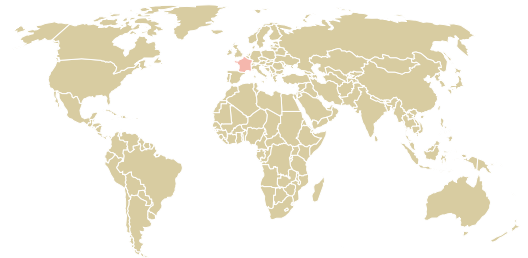

trase

Luigi lavazza s.p.a. (exp-0044/17)

ACTIVITY	COMMODITY	COUNTRY	YEAR
Importer	Coffee	Brazil	2017

Luigi lavazza s.p.a. (exp-0044/17) was the 679th largest importer of coffee from BRAZIL in 2017, accounting for 108 tons. As an importer, Luigi lavazza s.p.a. (exp-0044/17) sources from 11 municipalities, or 2% of the coffee production municipalities. The main destination of the coffee imported by Luigi lavazza s.p.a. (exp-0044/17) is France, accounting for 100% of the total.

TOP DESTINATION COUNTRIES OF COFFEE IMPORTED BY LUIGI LAVAZZA S.P.A. (EXP-0044/17):

COMPARING COMPANIES IMPORTING COFFEE FROM BRAZIL IN 2017

Trase is a partnership between

In collaboration with

and many other organizations and individuals.