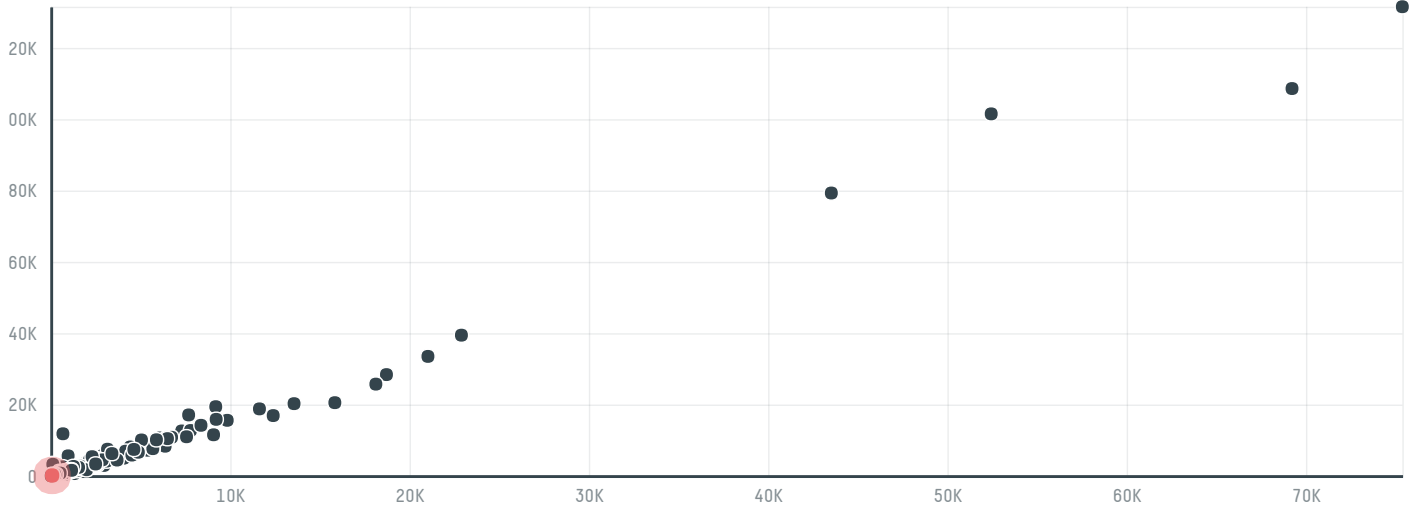

trase

Luigi lavazza s.p.a. (exp-0044/17)

ACTIVITY	COMMODITY	COUNTRY	YEAR
Importer	Coffee	Brazil	2017

Luigi lavazza s.p.a. (exp-0044/17) was the 679th largest importer of coffee from BRAZIL in 2017, accounting for 108 tons. As an importer, Luigi lavazza s.p.a. (exp-0044/17) sources from 11 municipalities, or 2% of the coffee production municipalities. The main destination of the coffee imported by Luigi lavazza s.p.a. (exp-0044/17) is France, accounting for 100% of the total.

TOP DESTINATION COUNTRIES OF COFFEE IMPORTED BY LUIGI LAVAZZA S.P.A. (EXP-0044/17):

COMPARING COMPANIES IMPORTING COFFEE FROM BRAZIL IN 2017

Trase is a partnership between

In collaboration with

and many other organizations and individuals.